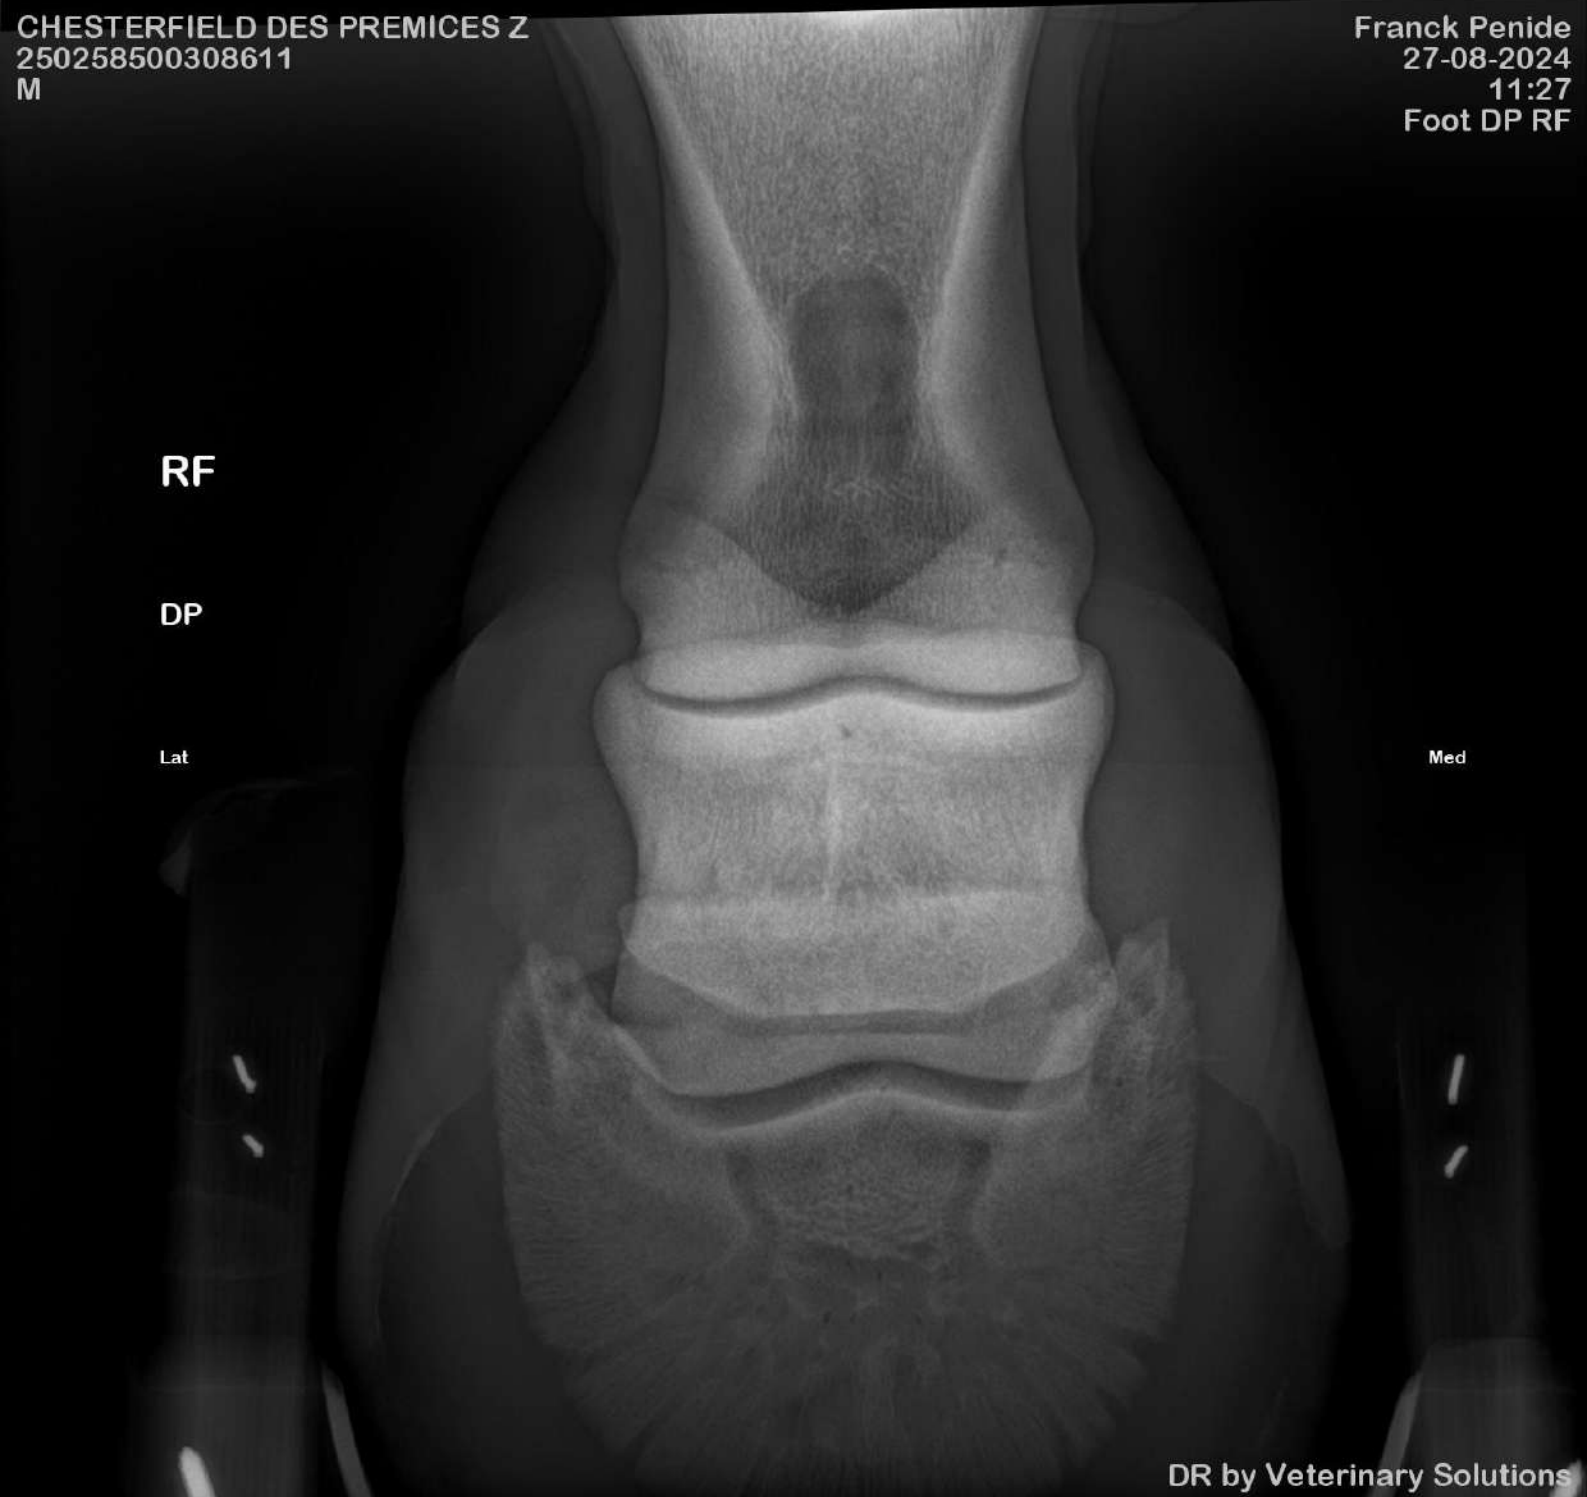

DR by Veterinary Solutions

CHESTERFIELD DES PREMICES Z  
250258500308611  
M

Franck Penide  
27-08-2024  
11:27  
Foot DP RF

RF

DP

Lat

Med

DR by Veterinary Solutions