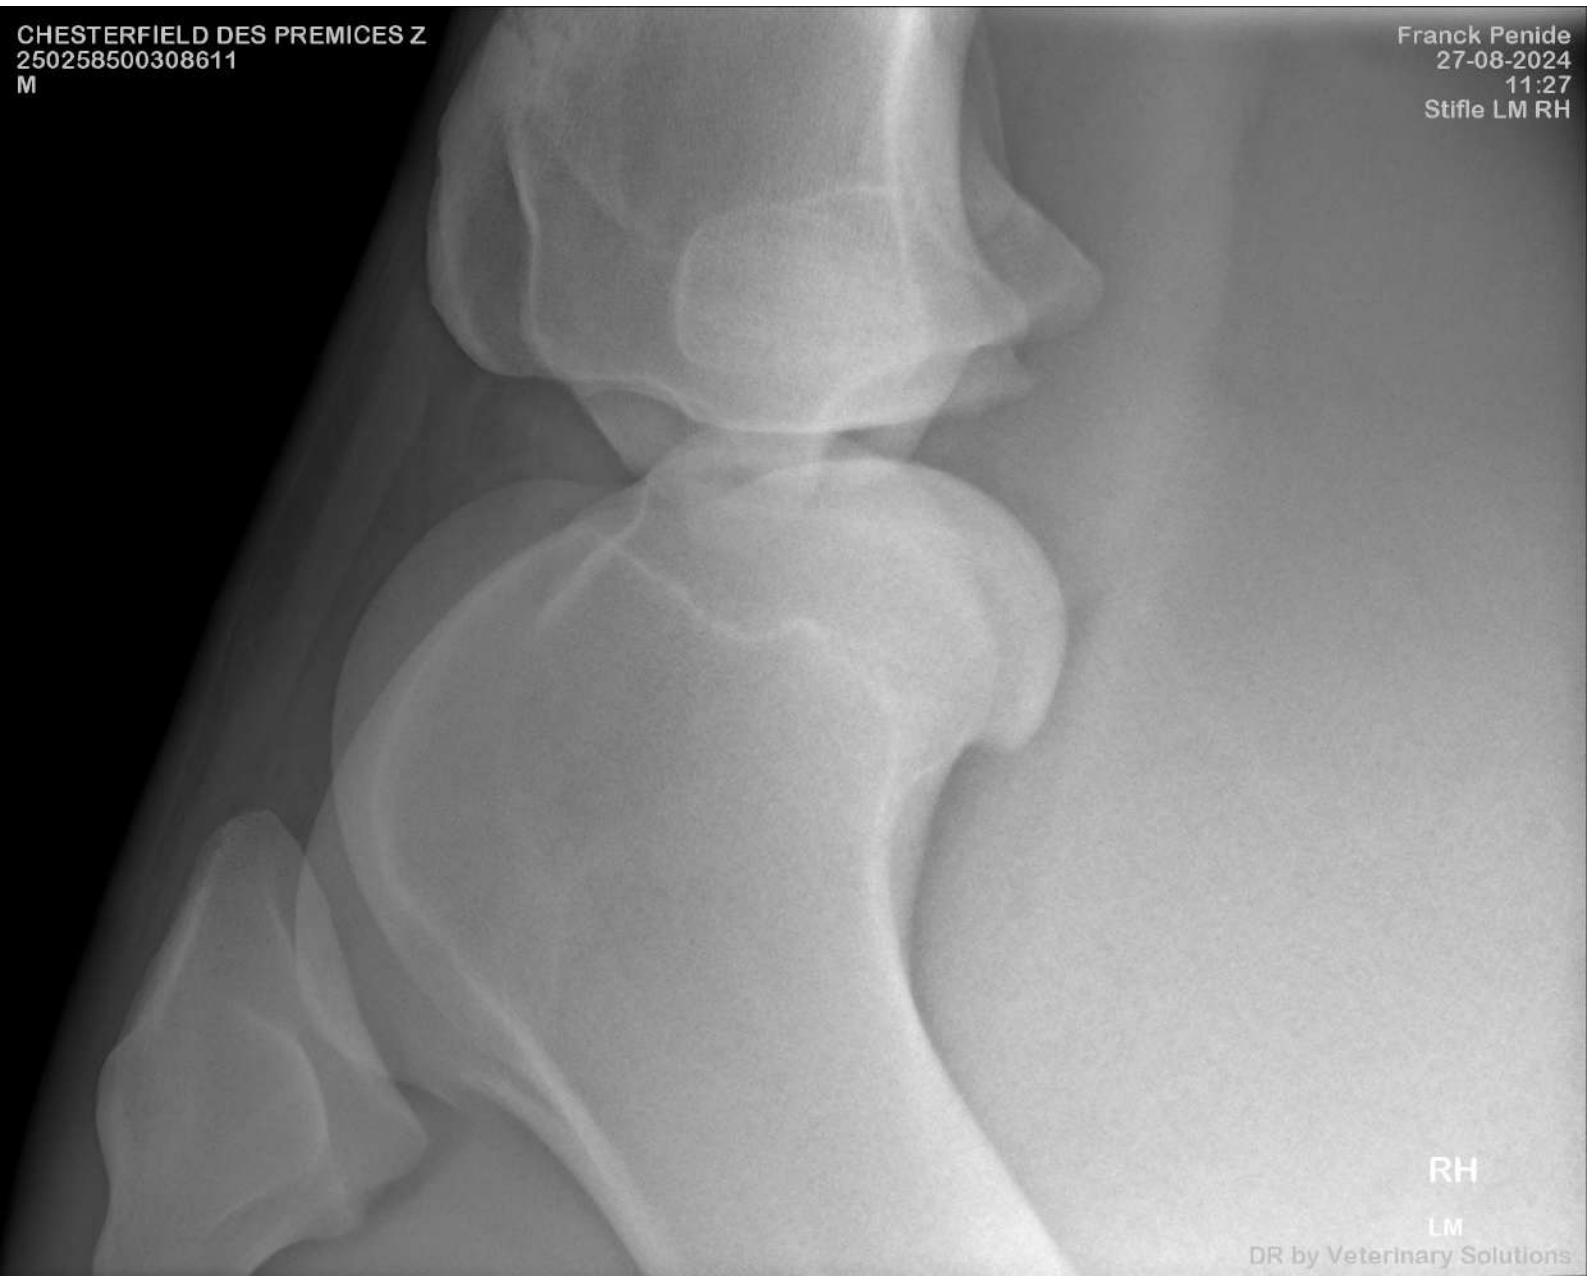

CHESTERFIELD DES PREMICES Z
250258500308611
M

Franck Penide
27-08-2024
11:27
Stifle LM RH

RH

LM

DR by Veterinary Solutions