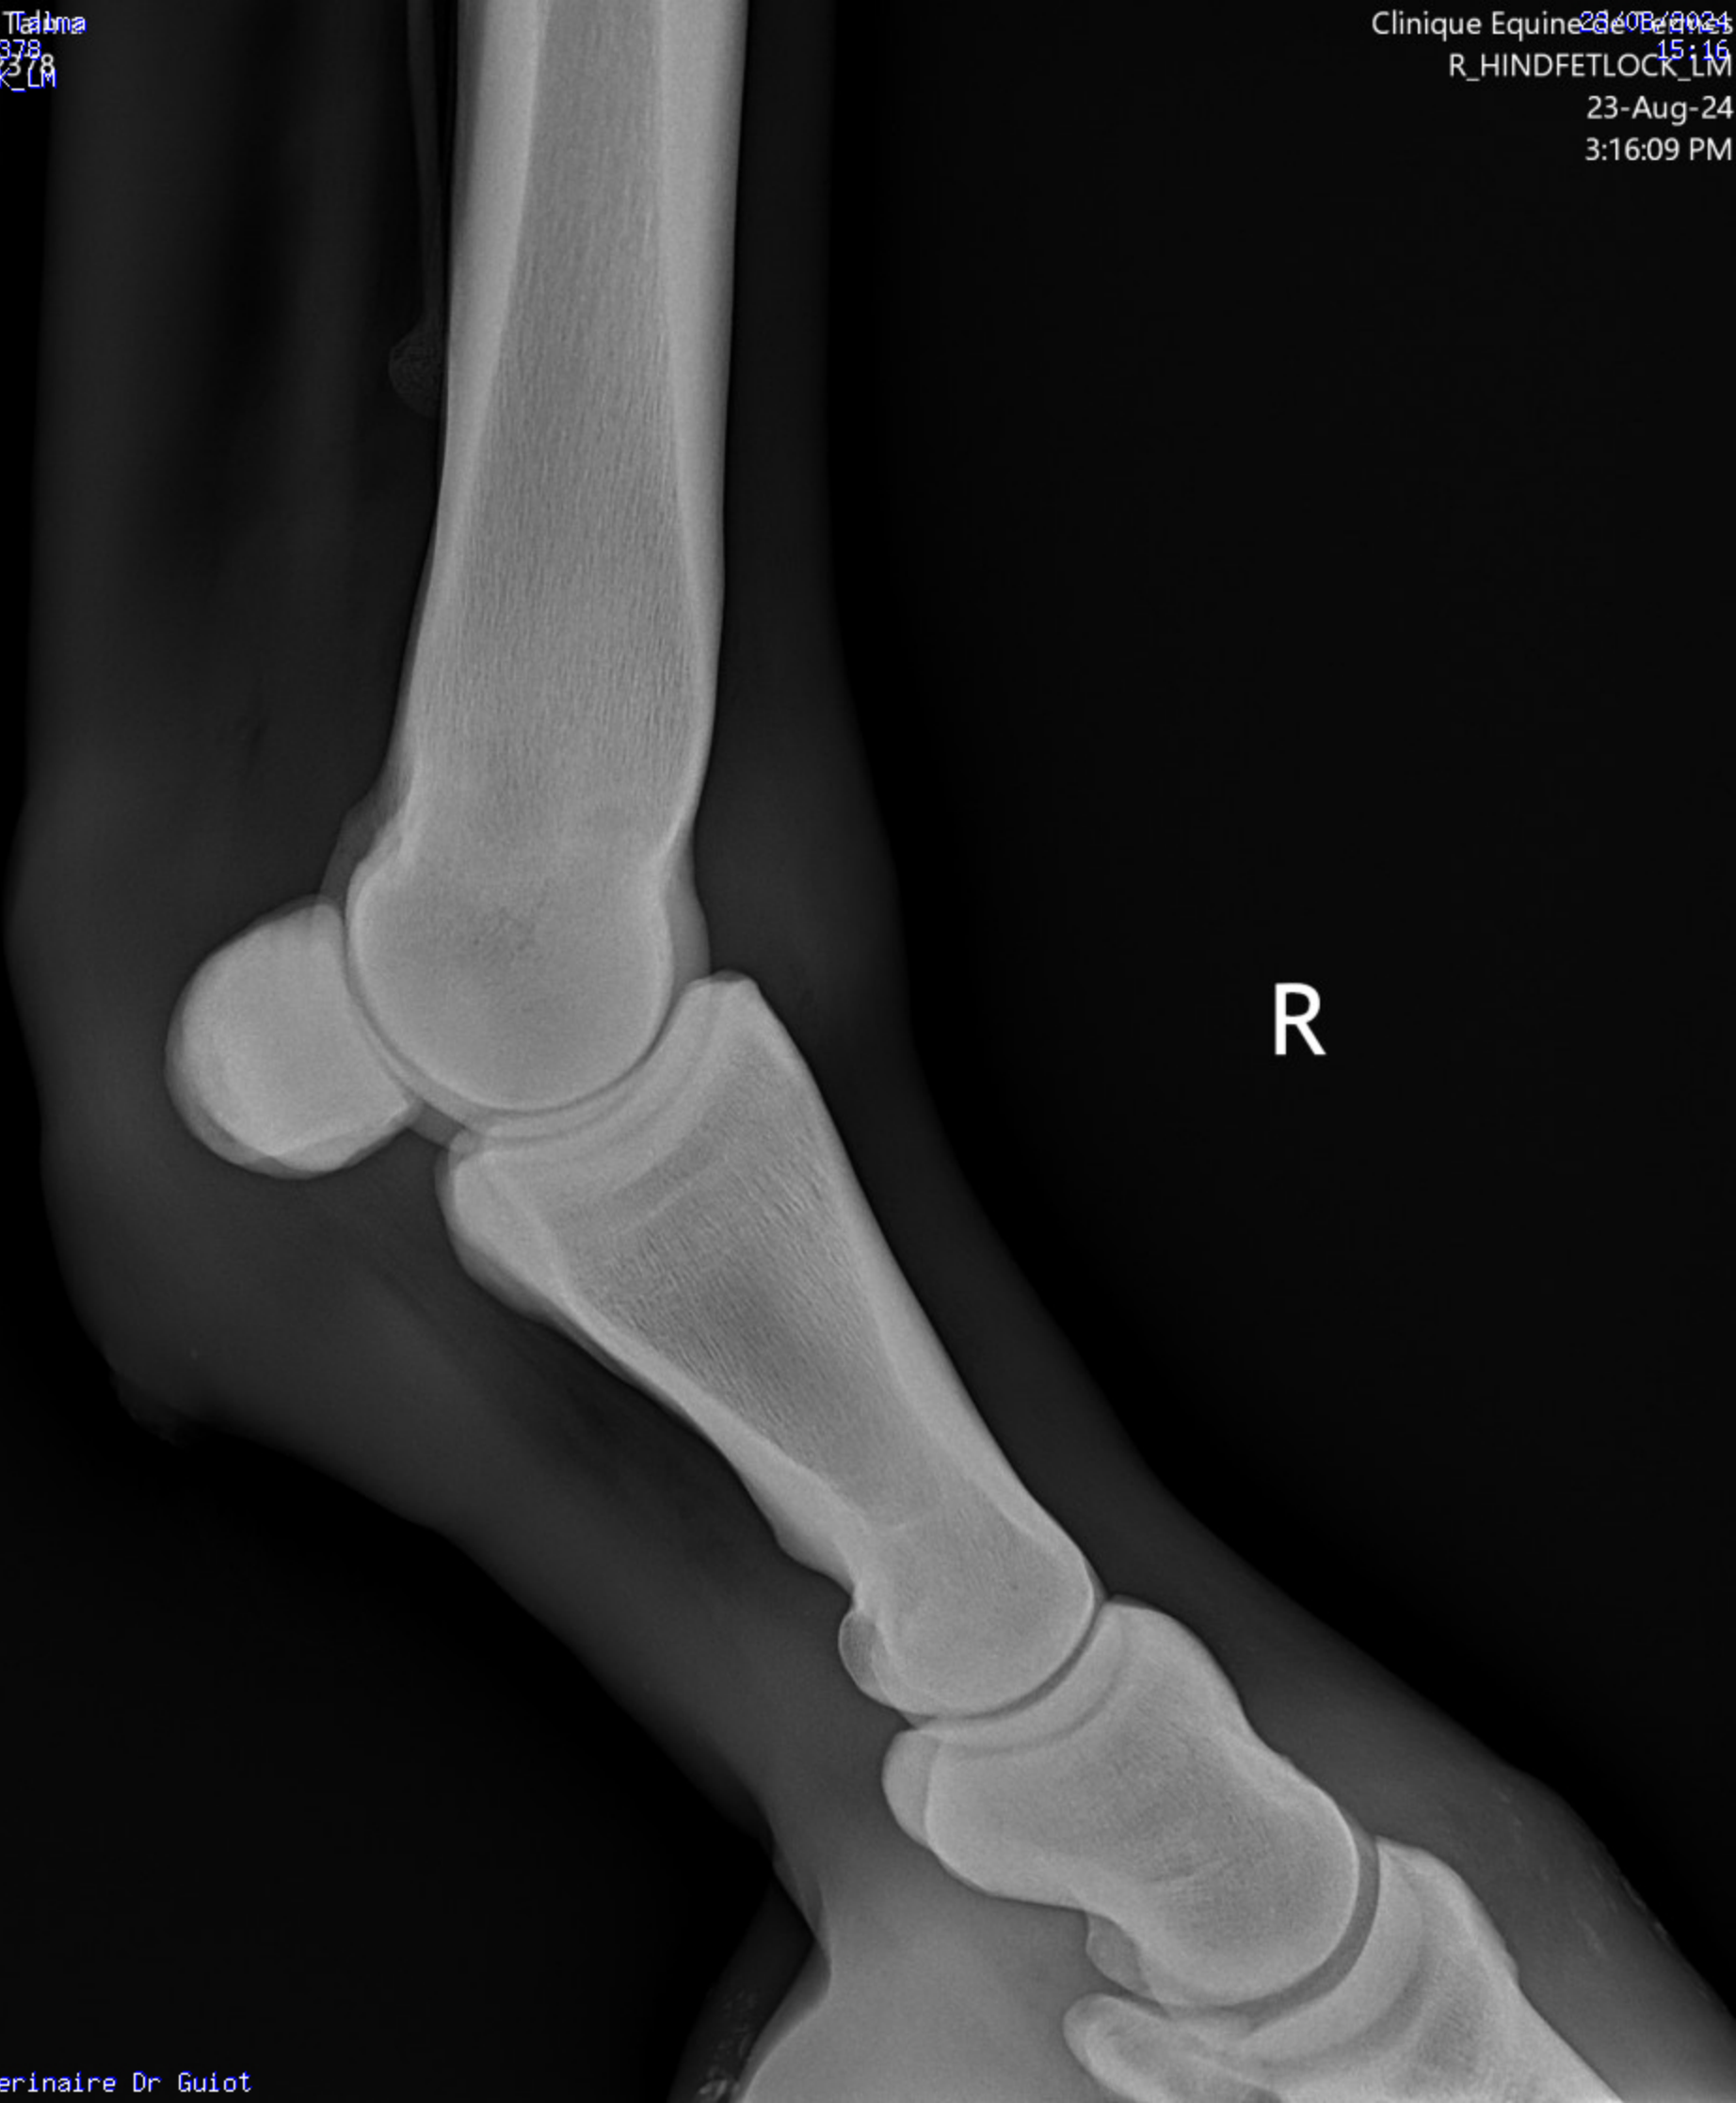

Lowe Song de Talma
250258709062378
R_HINDFETLOCK_LM

Clinique Equine de Bernes
2840B/0024
R_HINDFETLOCK_LM
15:16

Female

23-Aug-24
3:16:09 PM

R