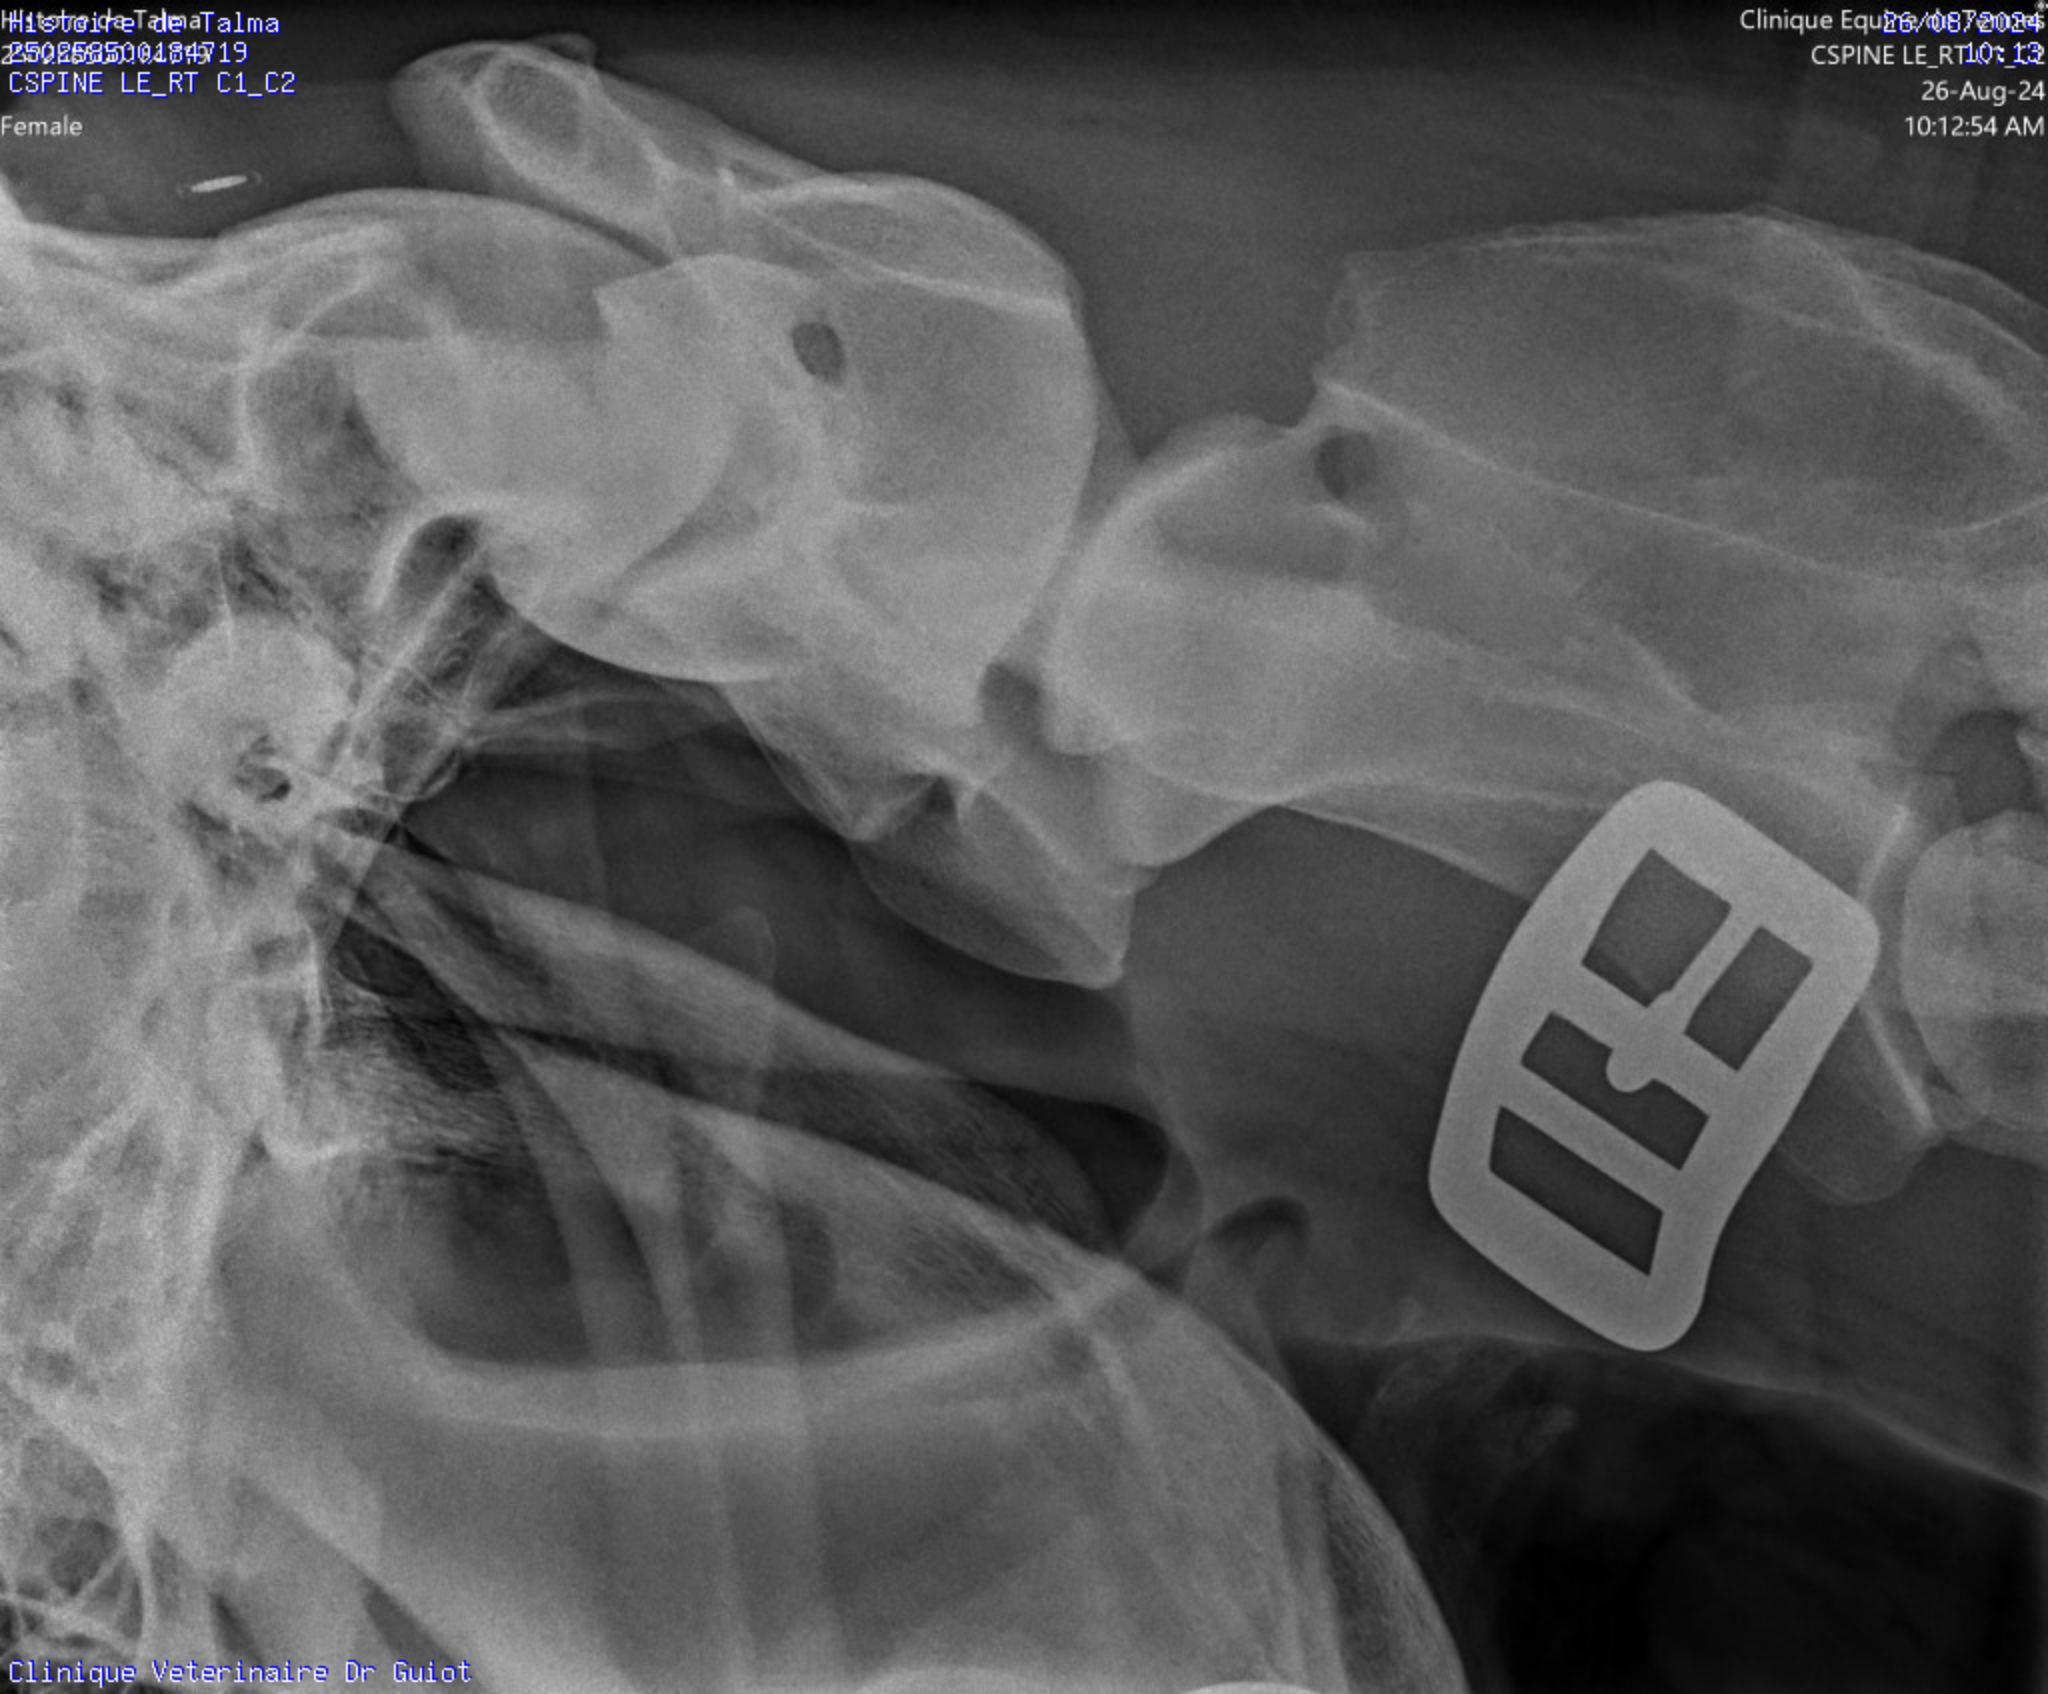

R

Female

R

Female

R

Hietoide Talo Talma
250258500484719
CSPINE LE_RT C1_C2

Female

Clinique Equine 08/2024
26/08/2024
CSPINE LE_RT10:13
26-Aug-24
10:12:54 AM