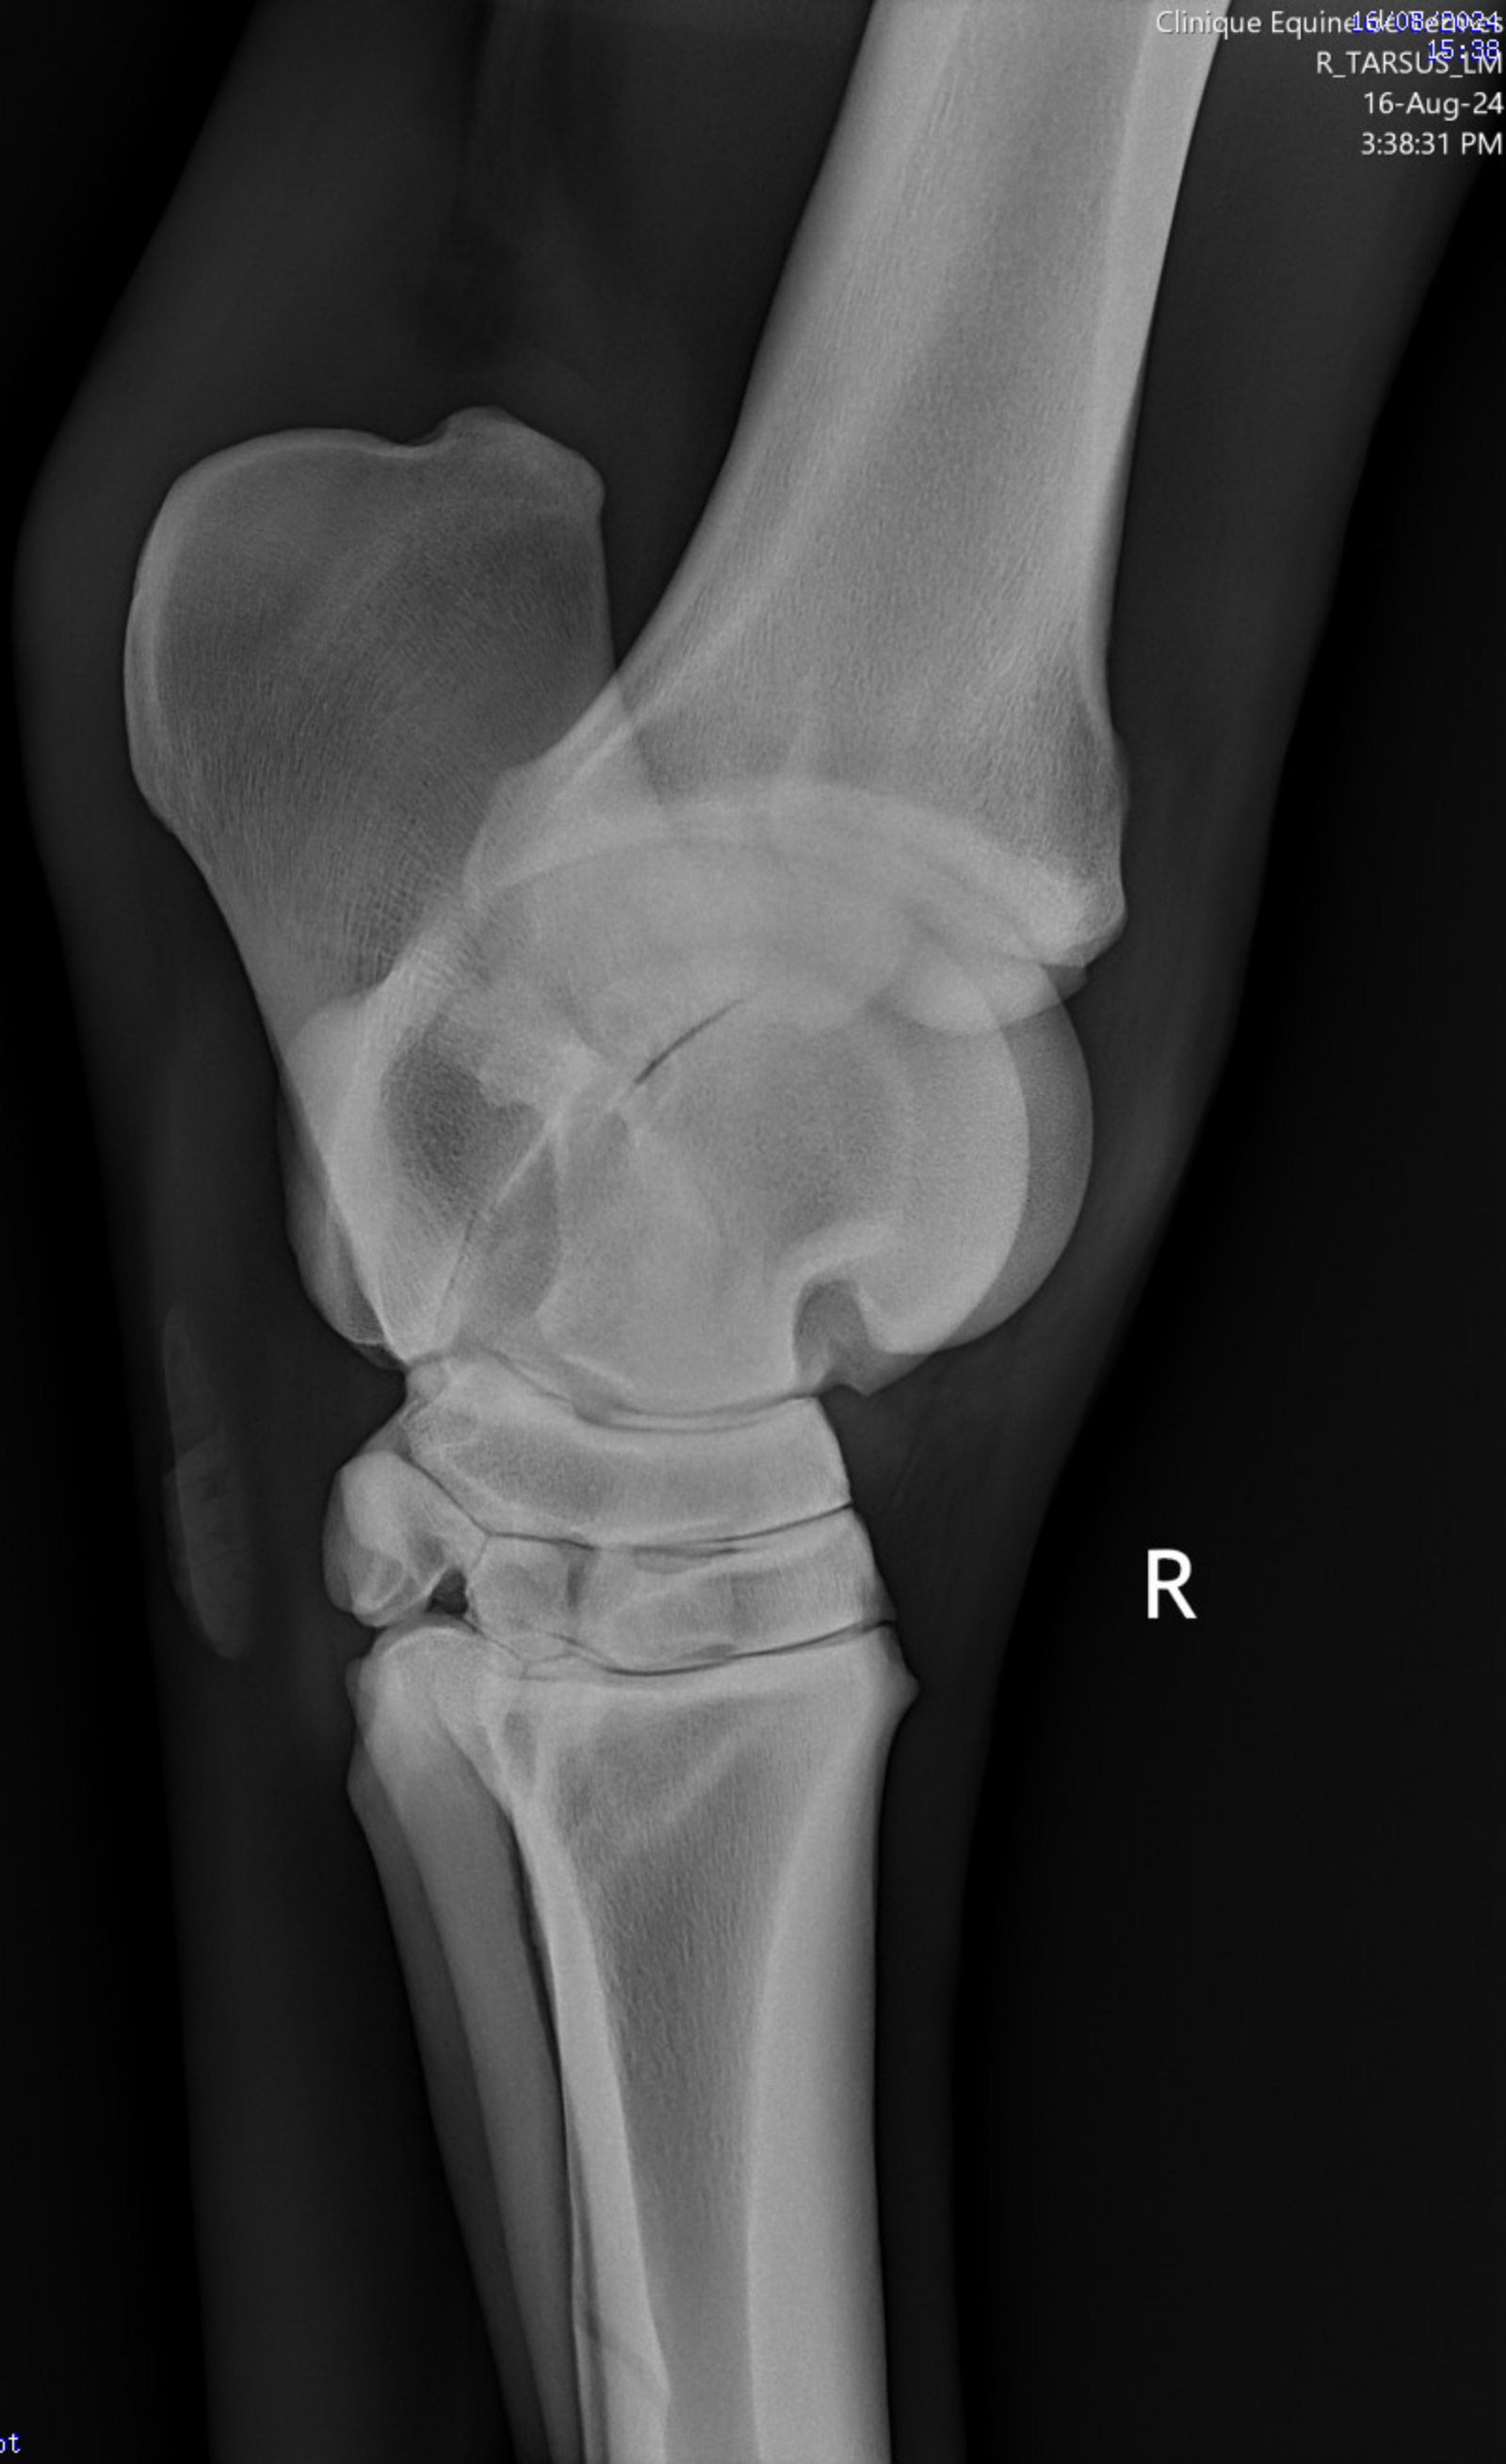

Female

16-Aug-24  
3:38:19 PM

R

Jamela de Almeida  
250258709078728  
250258709079728  
R\_TARSUS\_LM

Clinique Equine de Bénévent  
16/08/2024  
15:38  
R\_TARSUS\_LM  
16-Aug-24  
3:38:31 PM

Female

R

Female