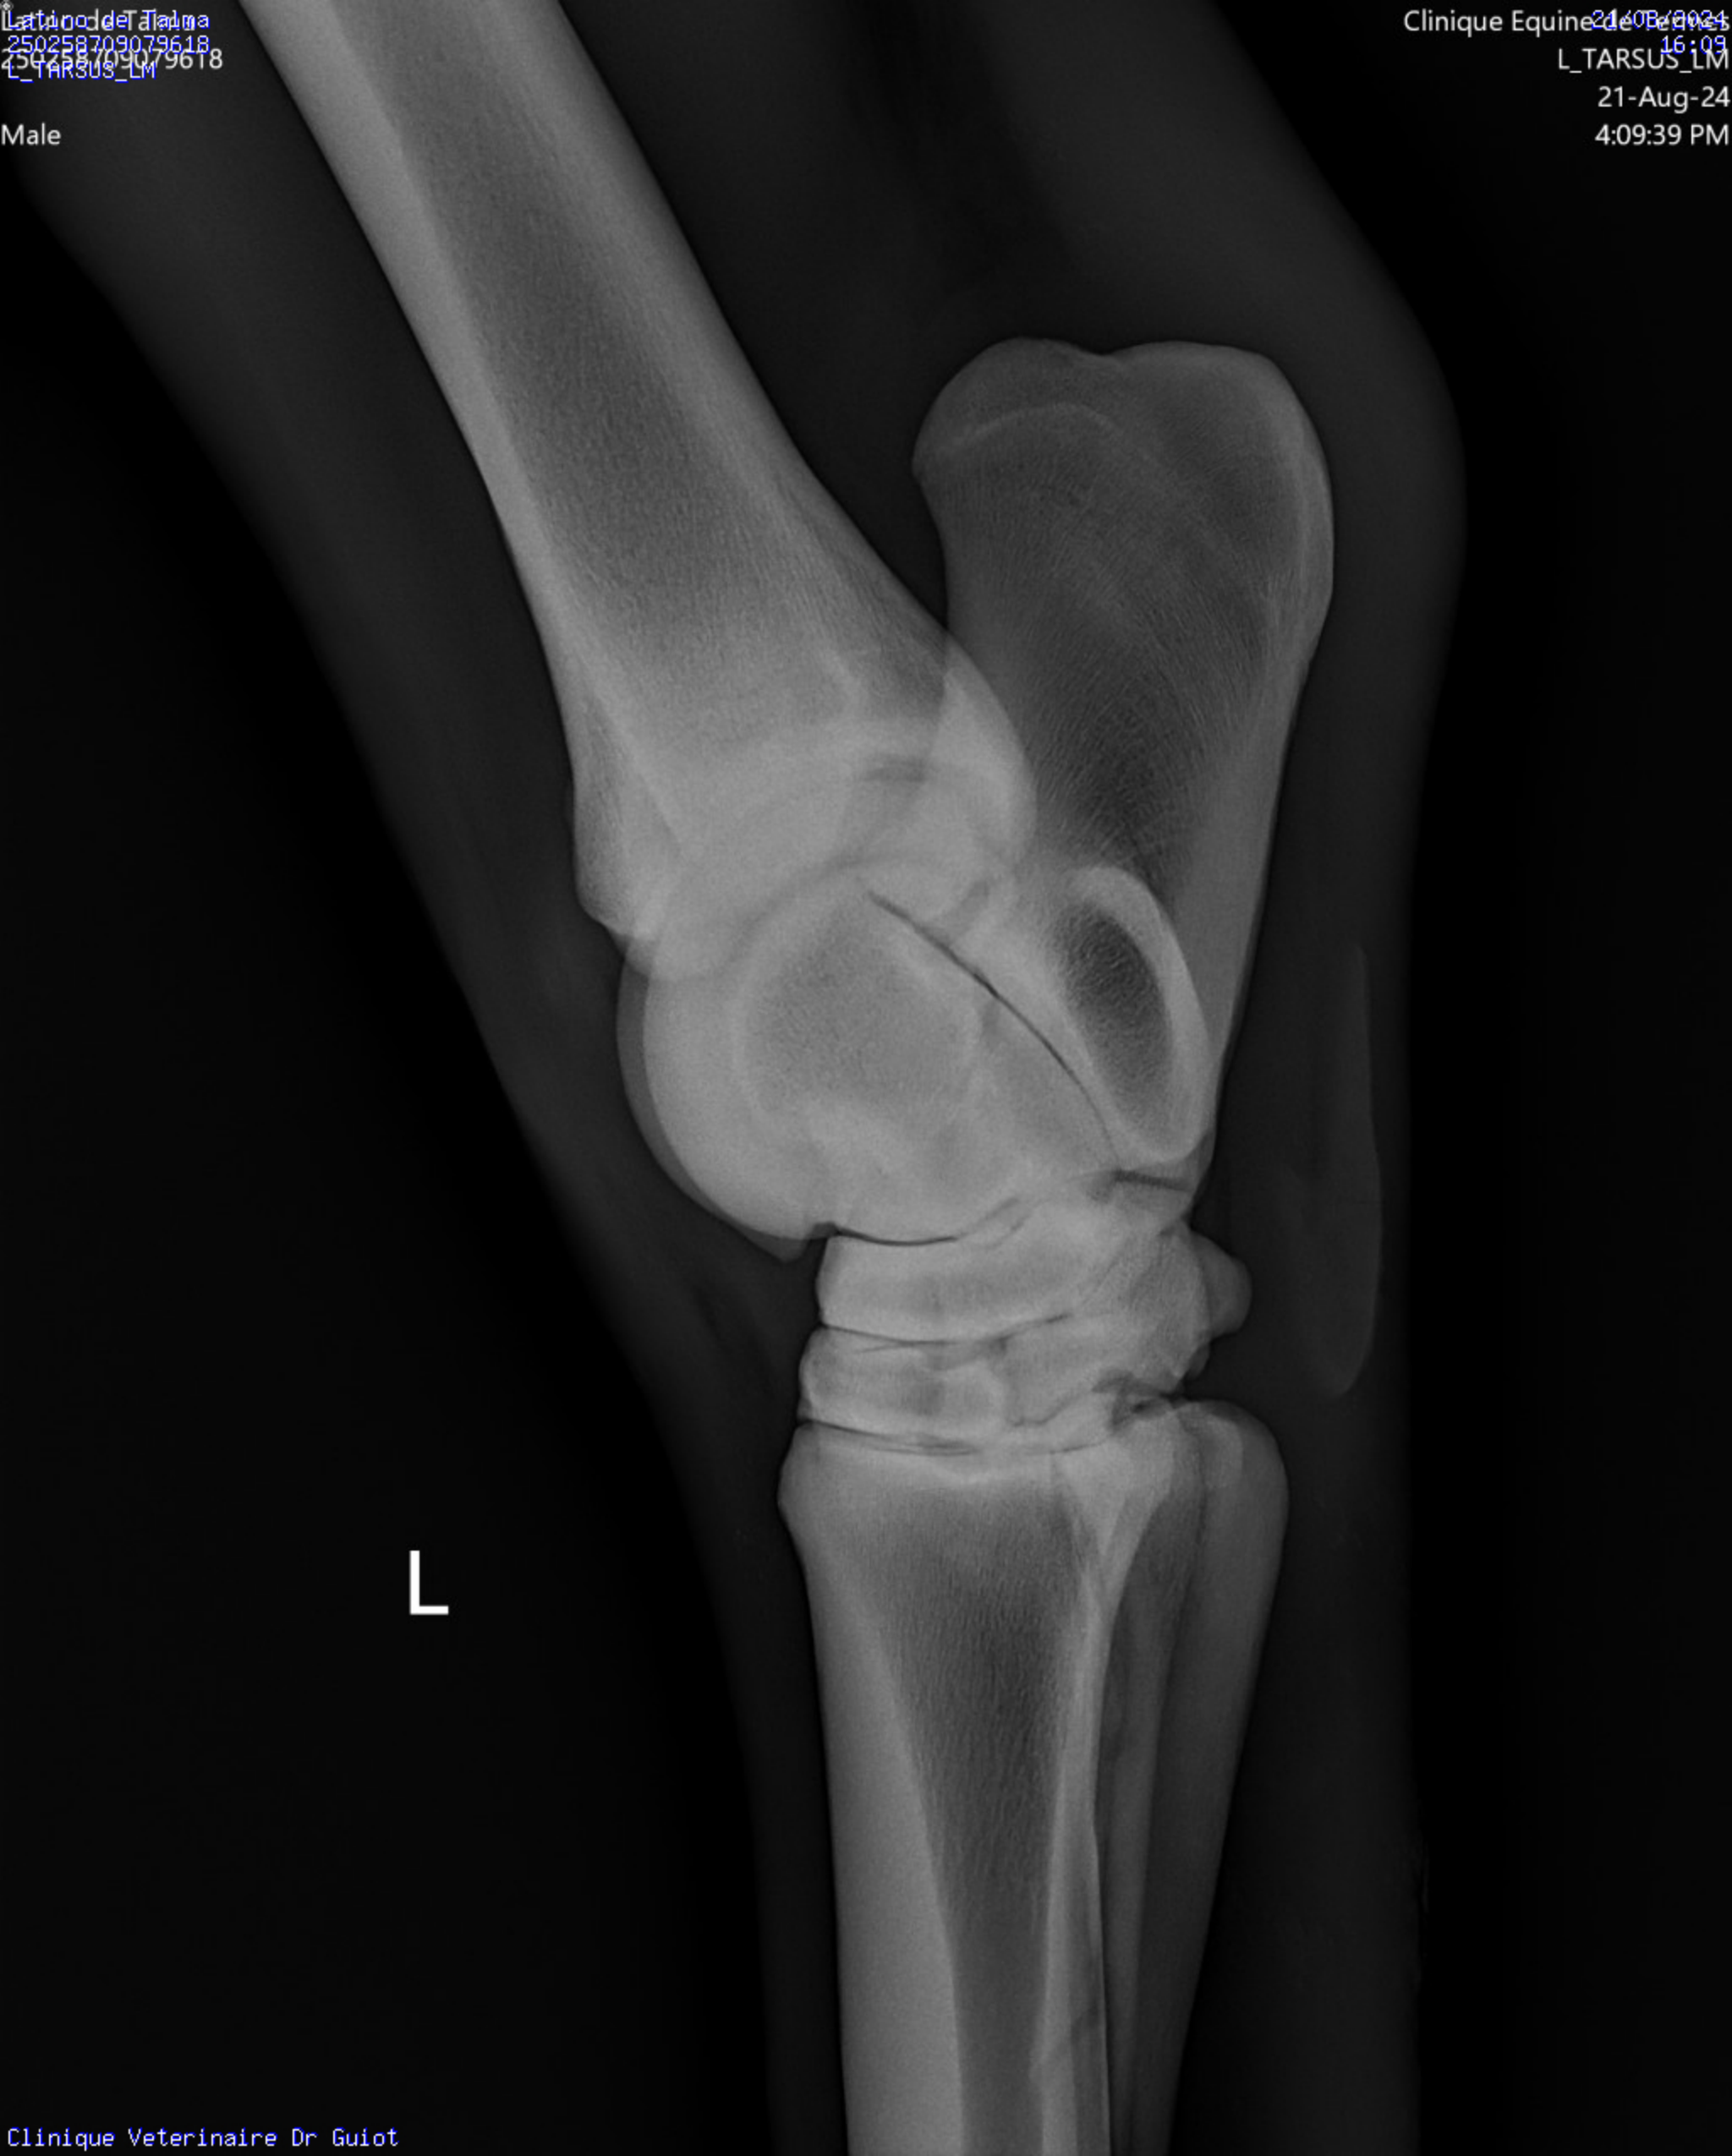

Latino de Almeida
250258709079618
L_TARSUS_LM

Clinique Equine de Bénes
21-08-2024
16:09
L_TARSUS_LM
21-Aug-24
4:09:39 PM

Male

L