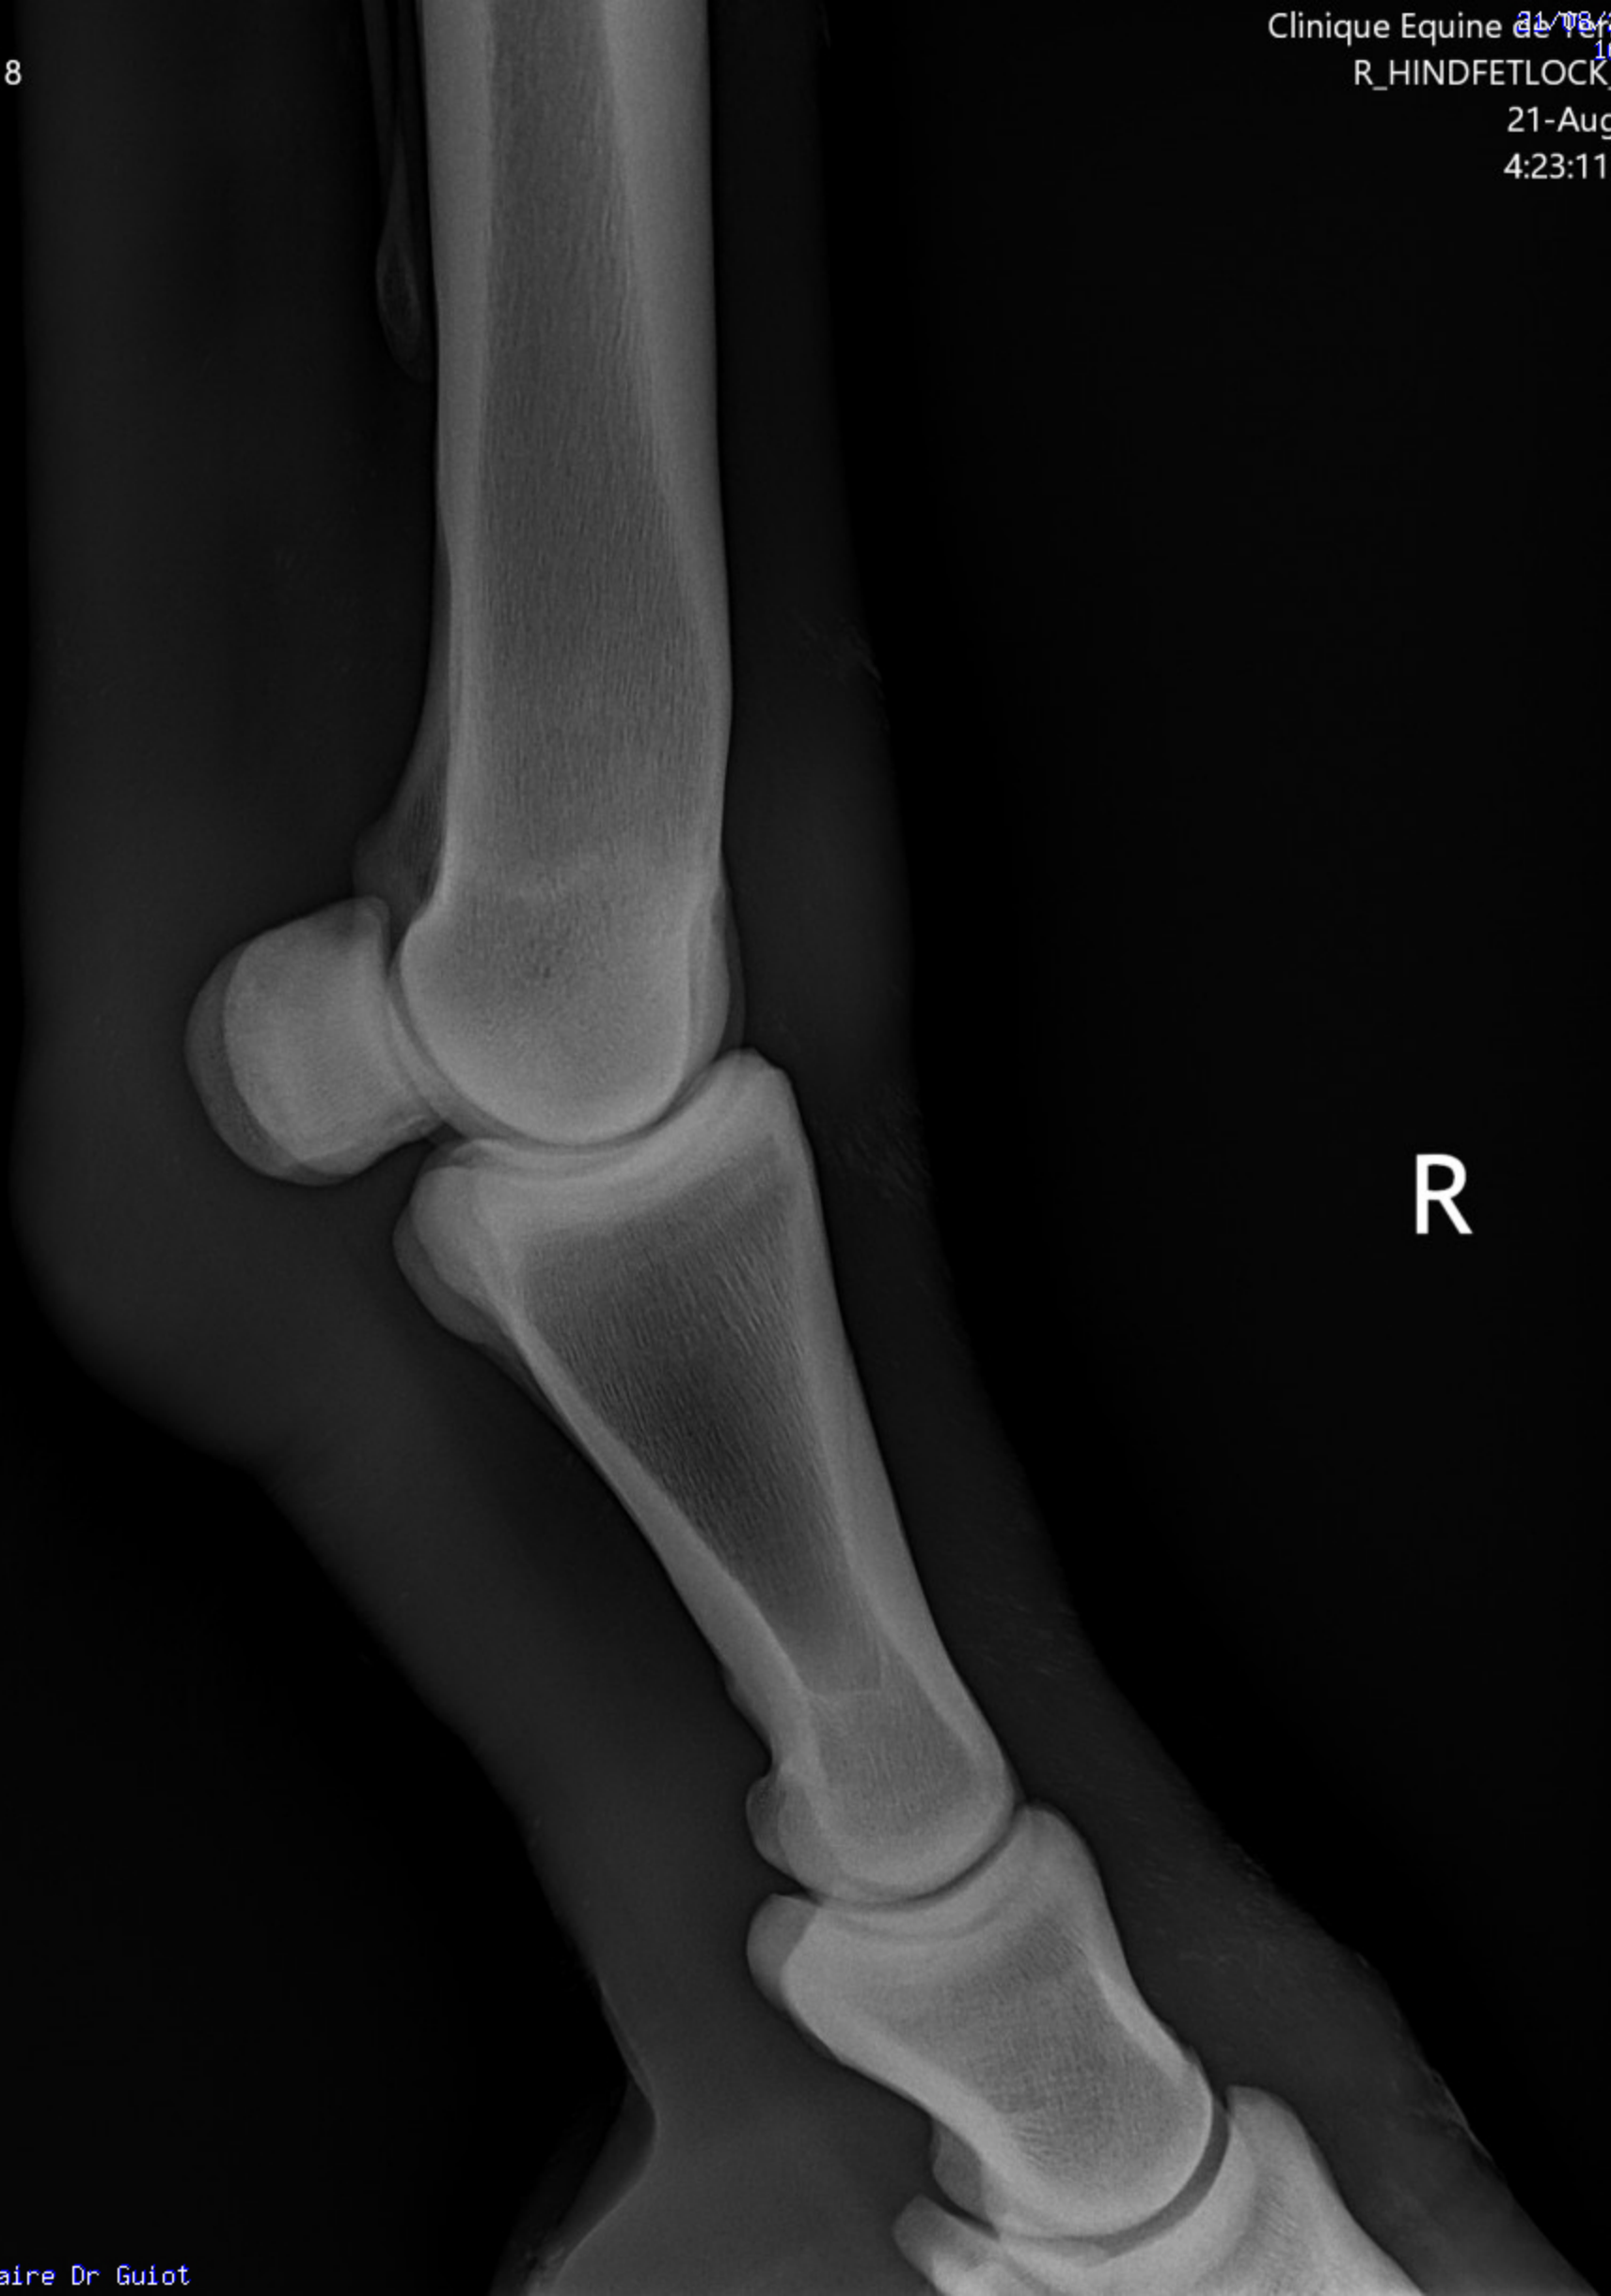

Latino de Talma
250258709079618
R_HINDFETLOCK_LM

Clinique Equine de Yvernet
21/08/2024
16:23
R_HINDFETLOCK_LM

Male

21-Aug-24

4:23:11 PM

R