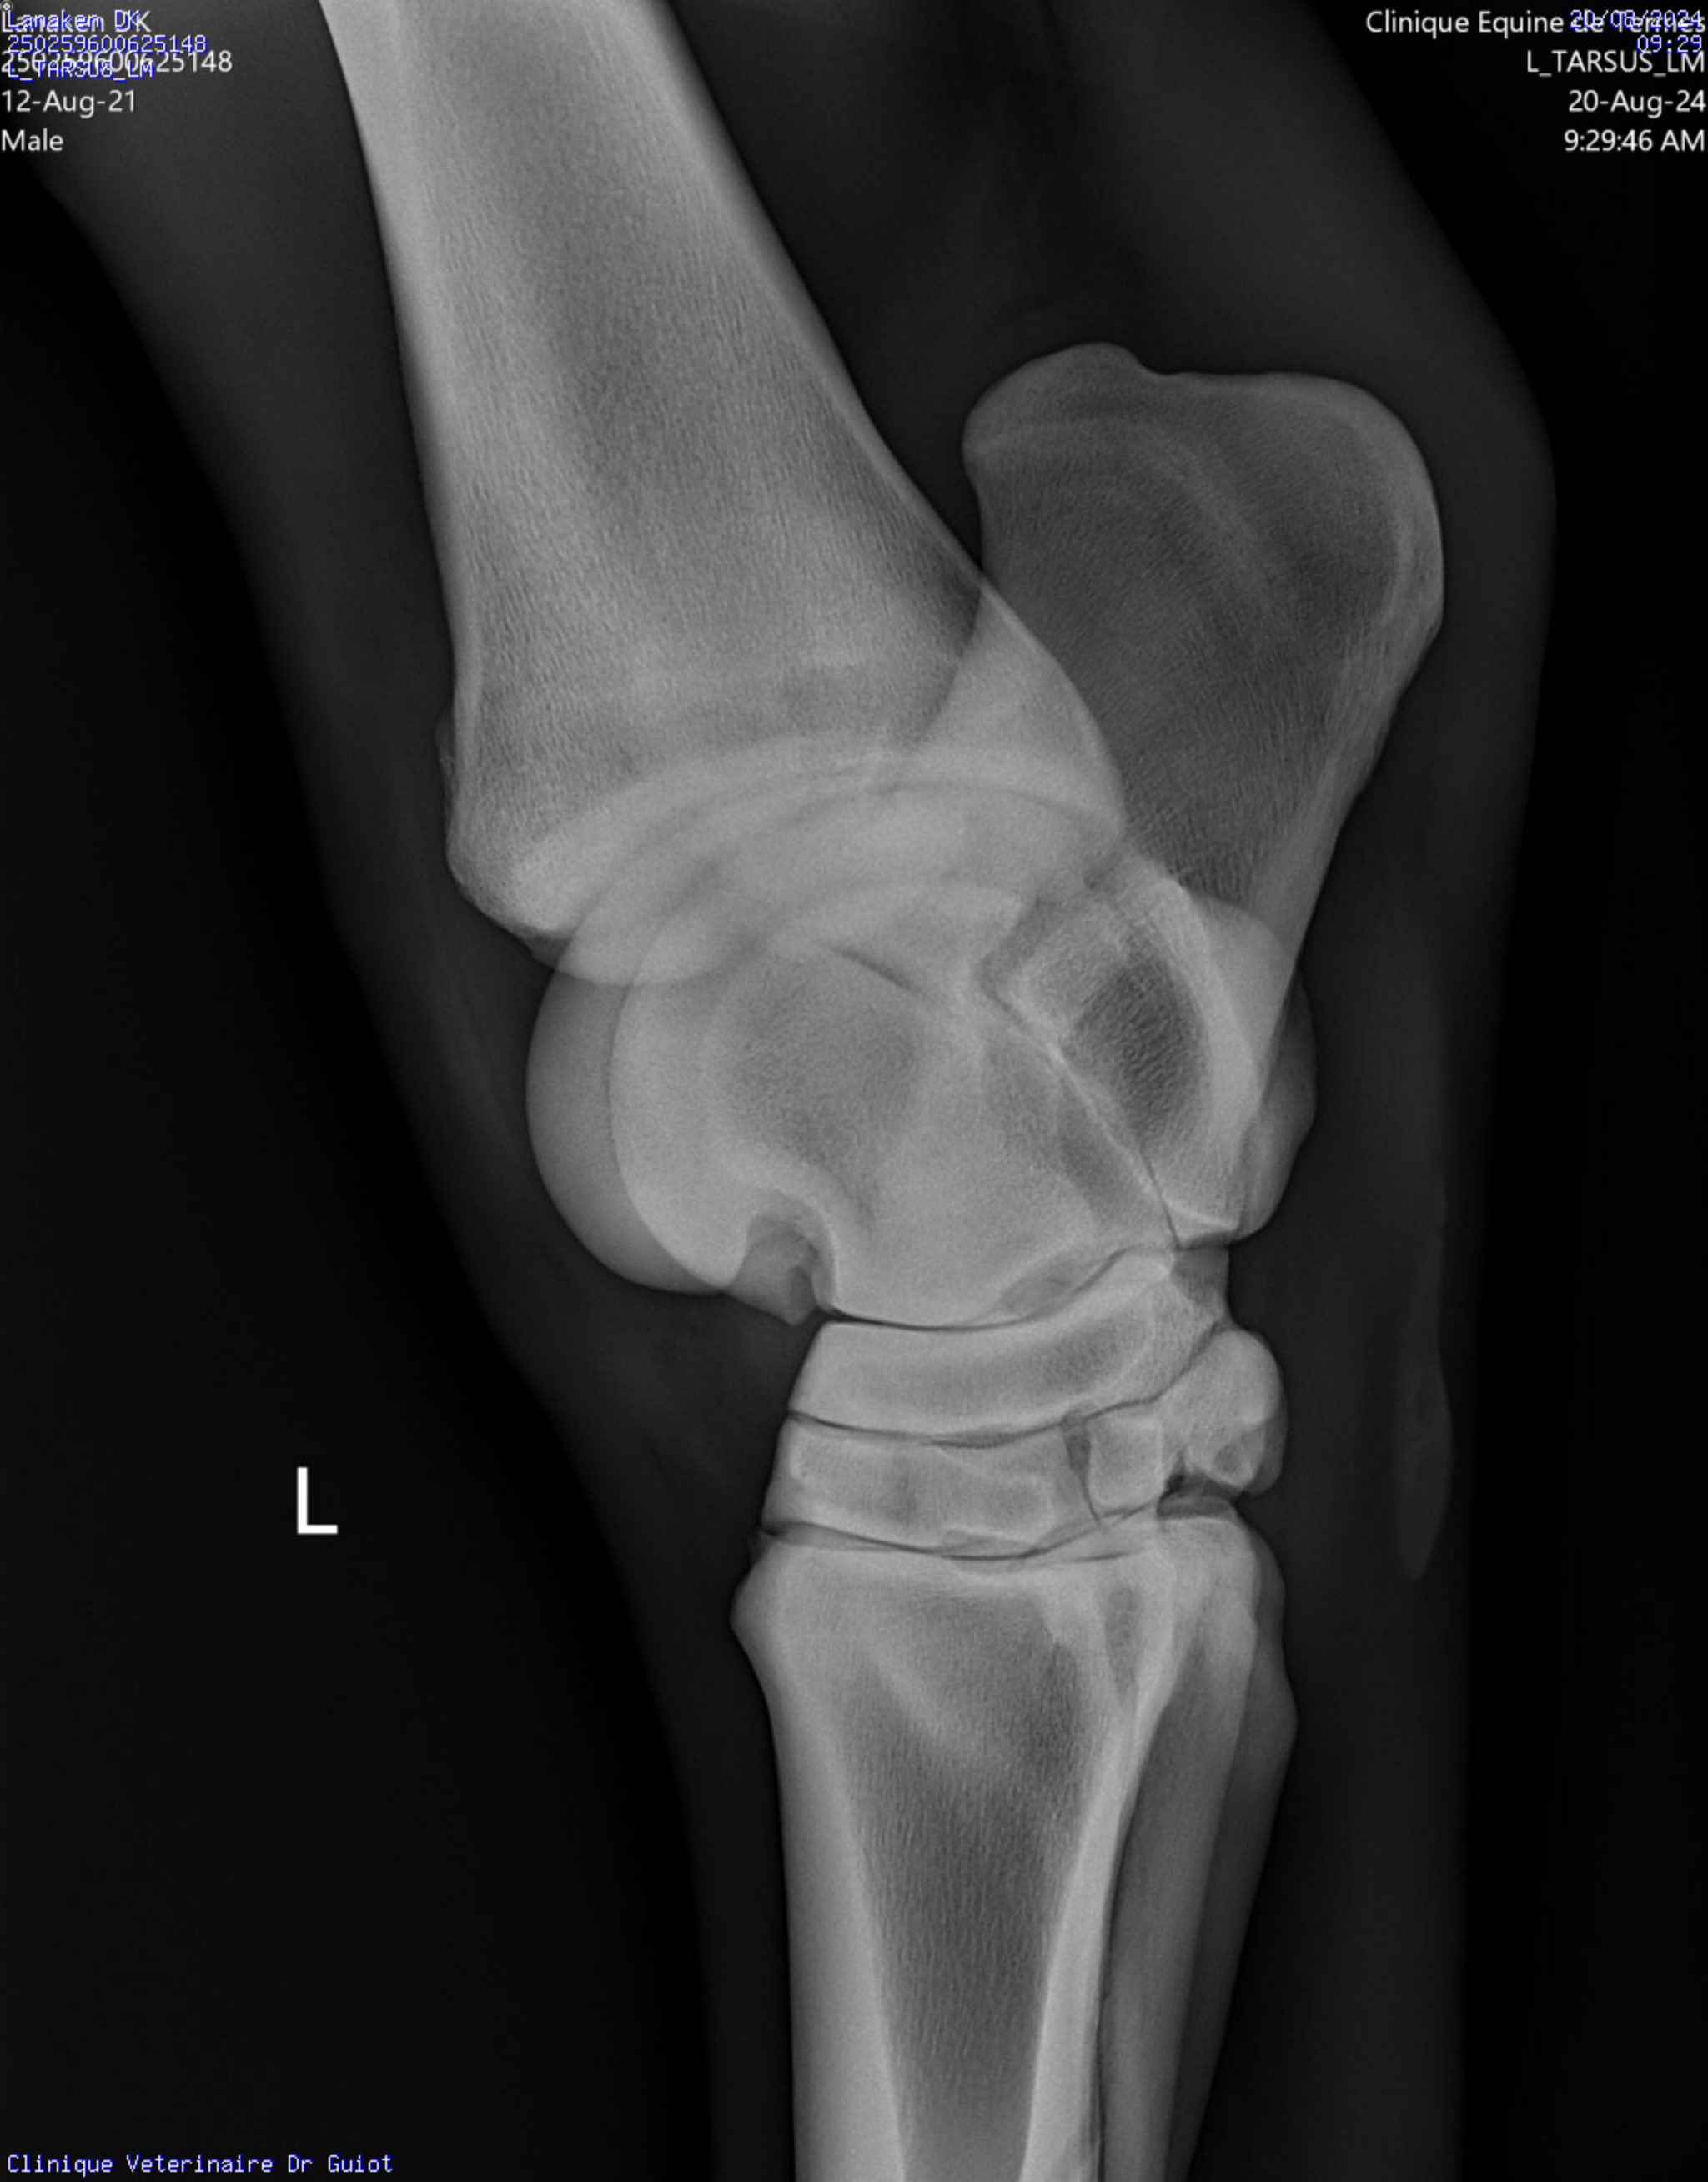

Lanaken DK
250259600625148
L_TARSUS_LM
12-Aug-21
Male

Clinique Equine de l'Artois
20-Aug-24
L_TARSUS_LM
9:29:46 AM