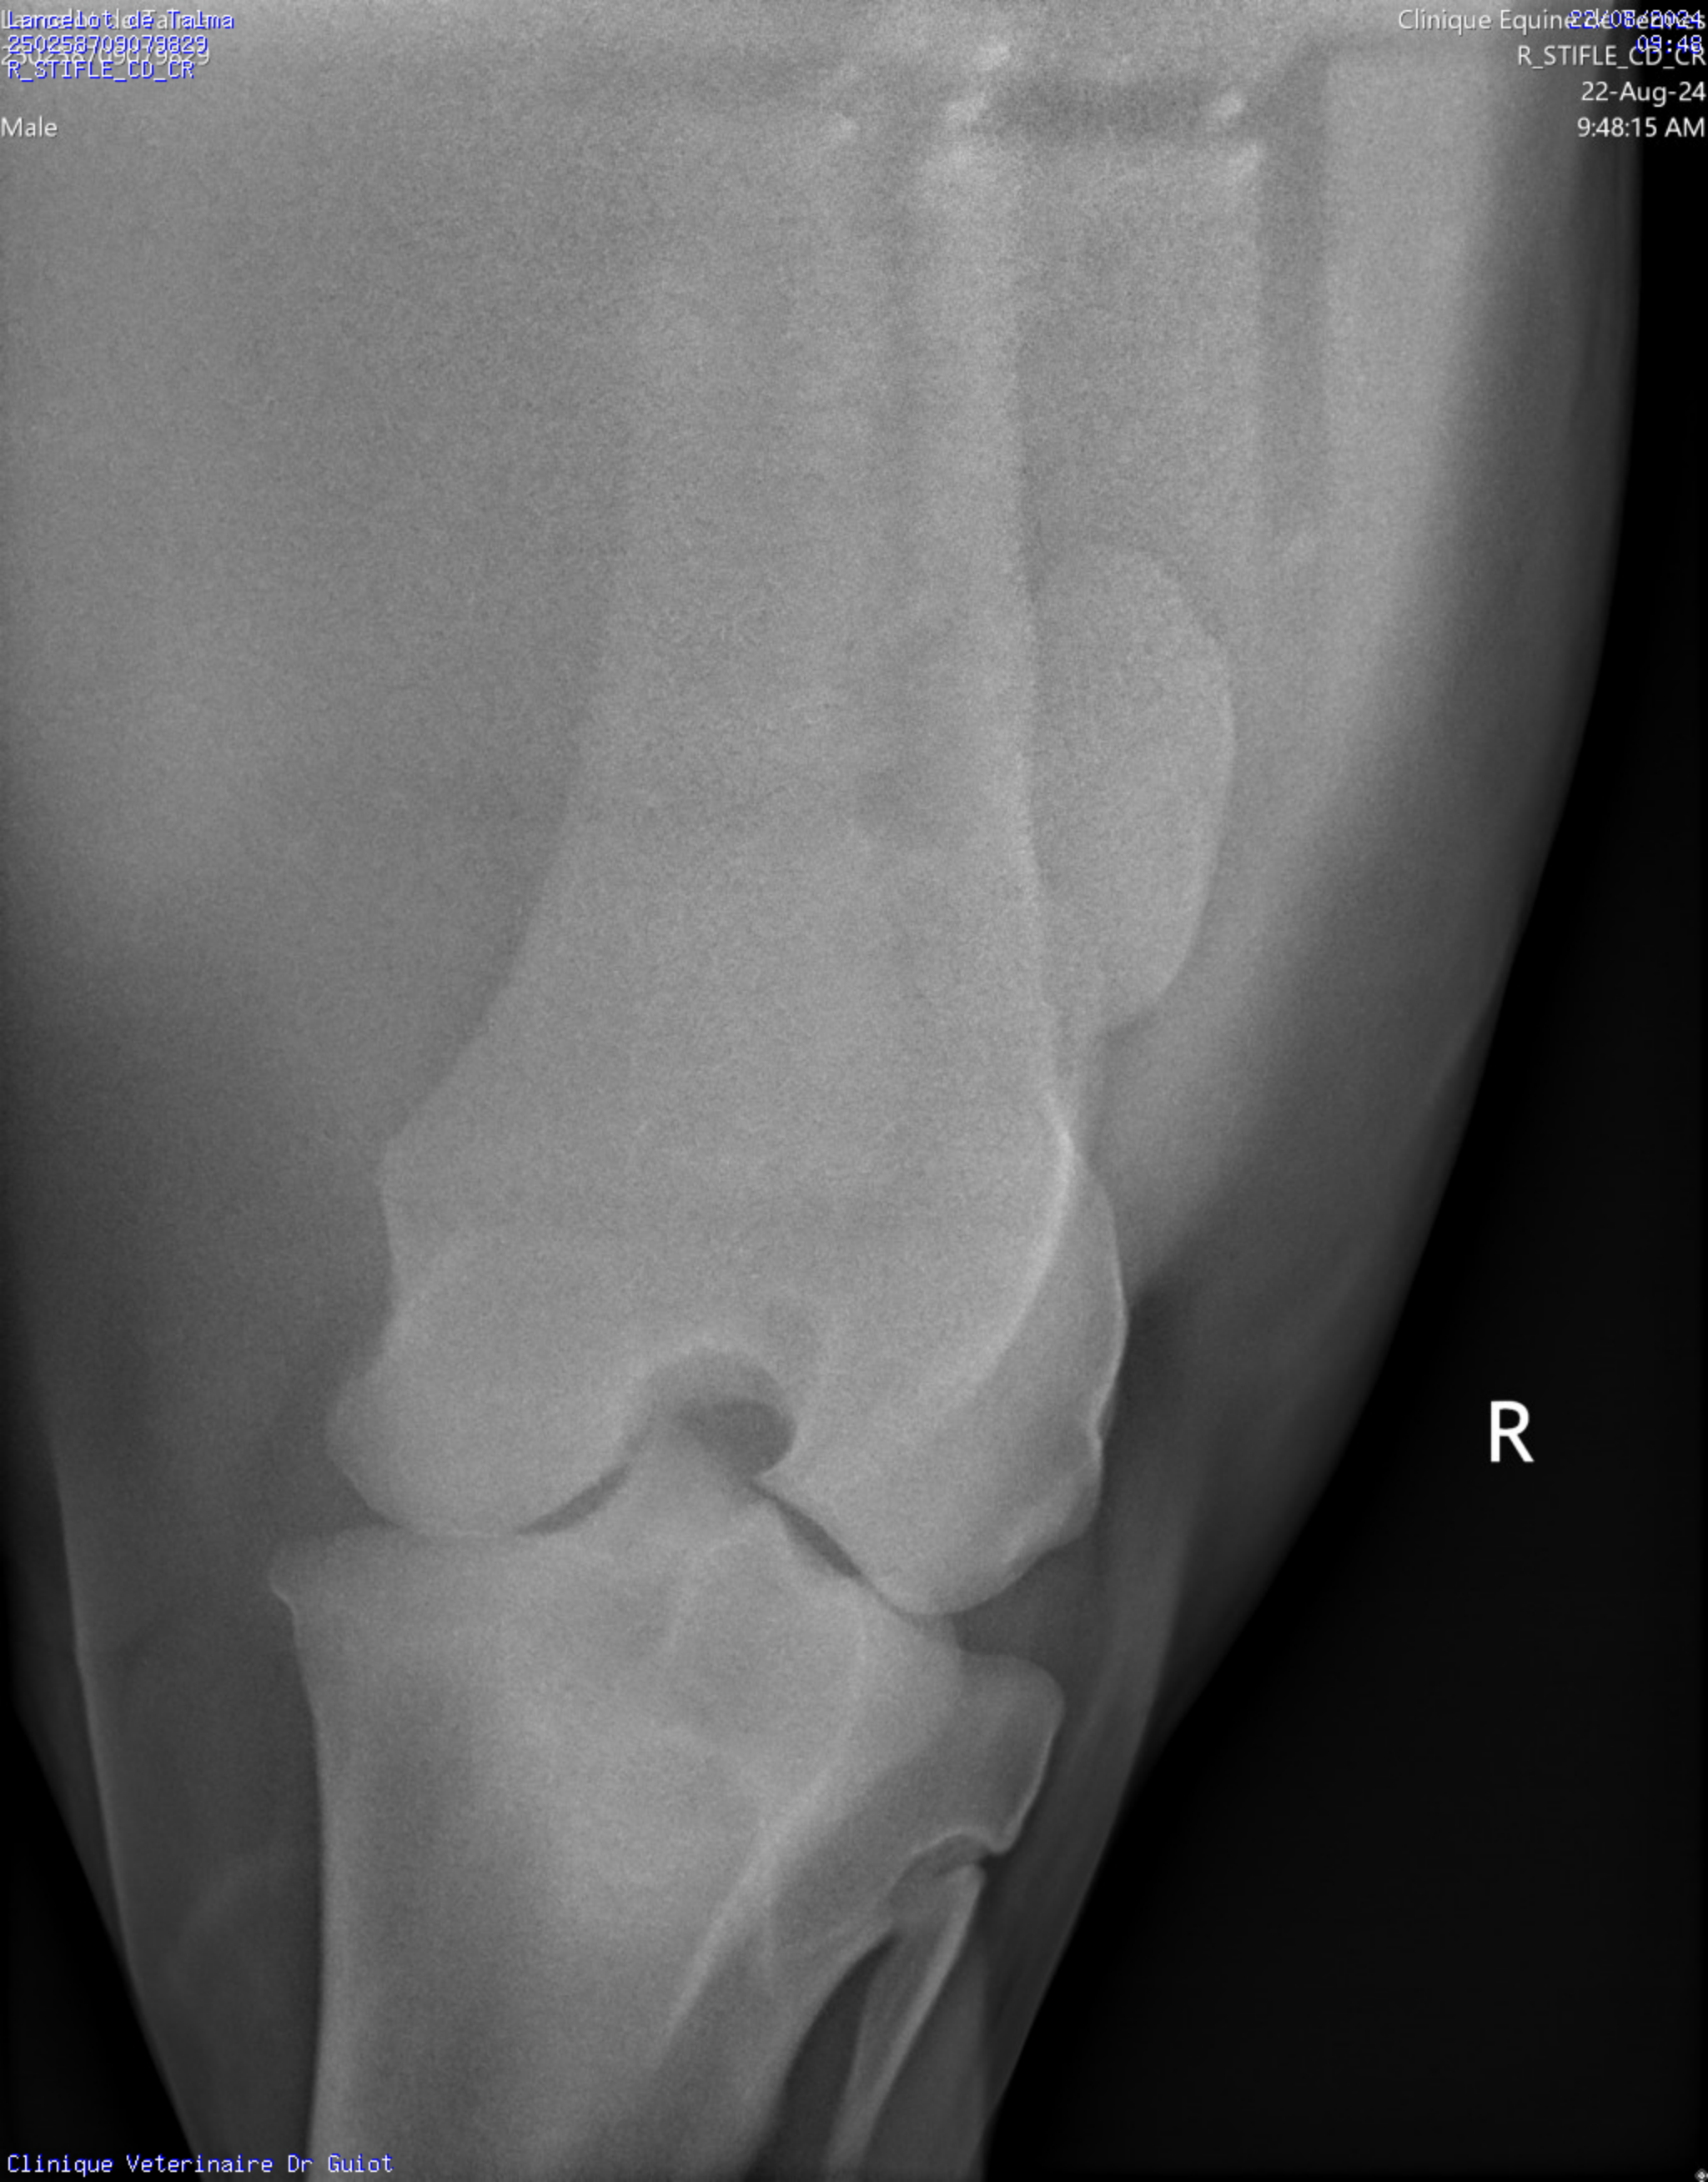

Lancelotti de Palma
250258709078829
R_STIFLE_CD_CR

Clinique Equine de Bénes
22/08/2024
09:48
R_STIFLE_CD_CR
22-Aug-24
9:48:15 AM

Male

R