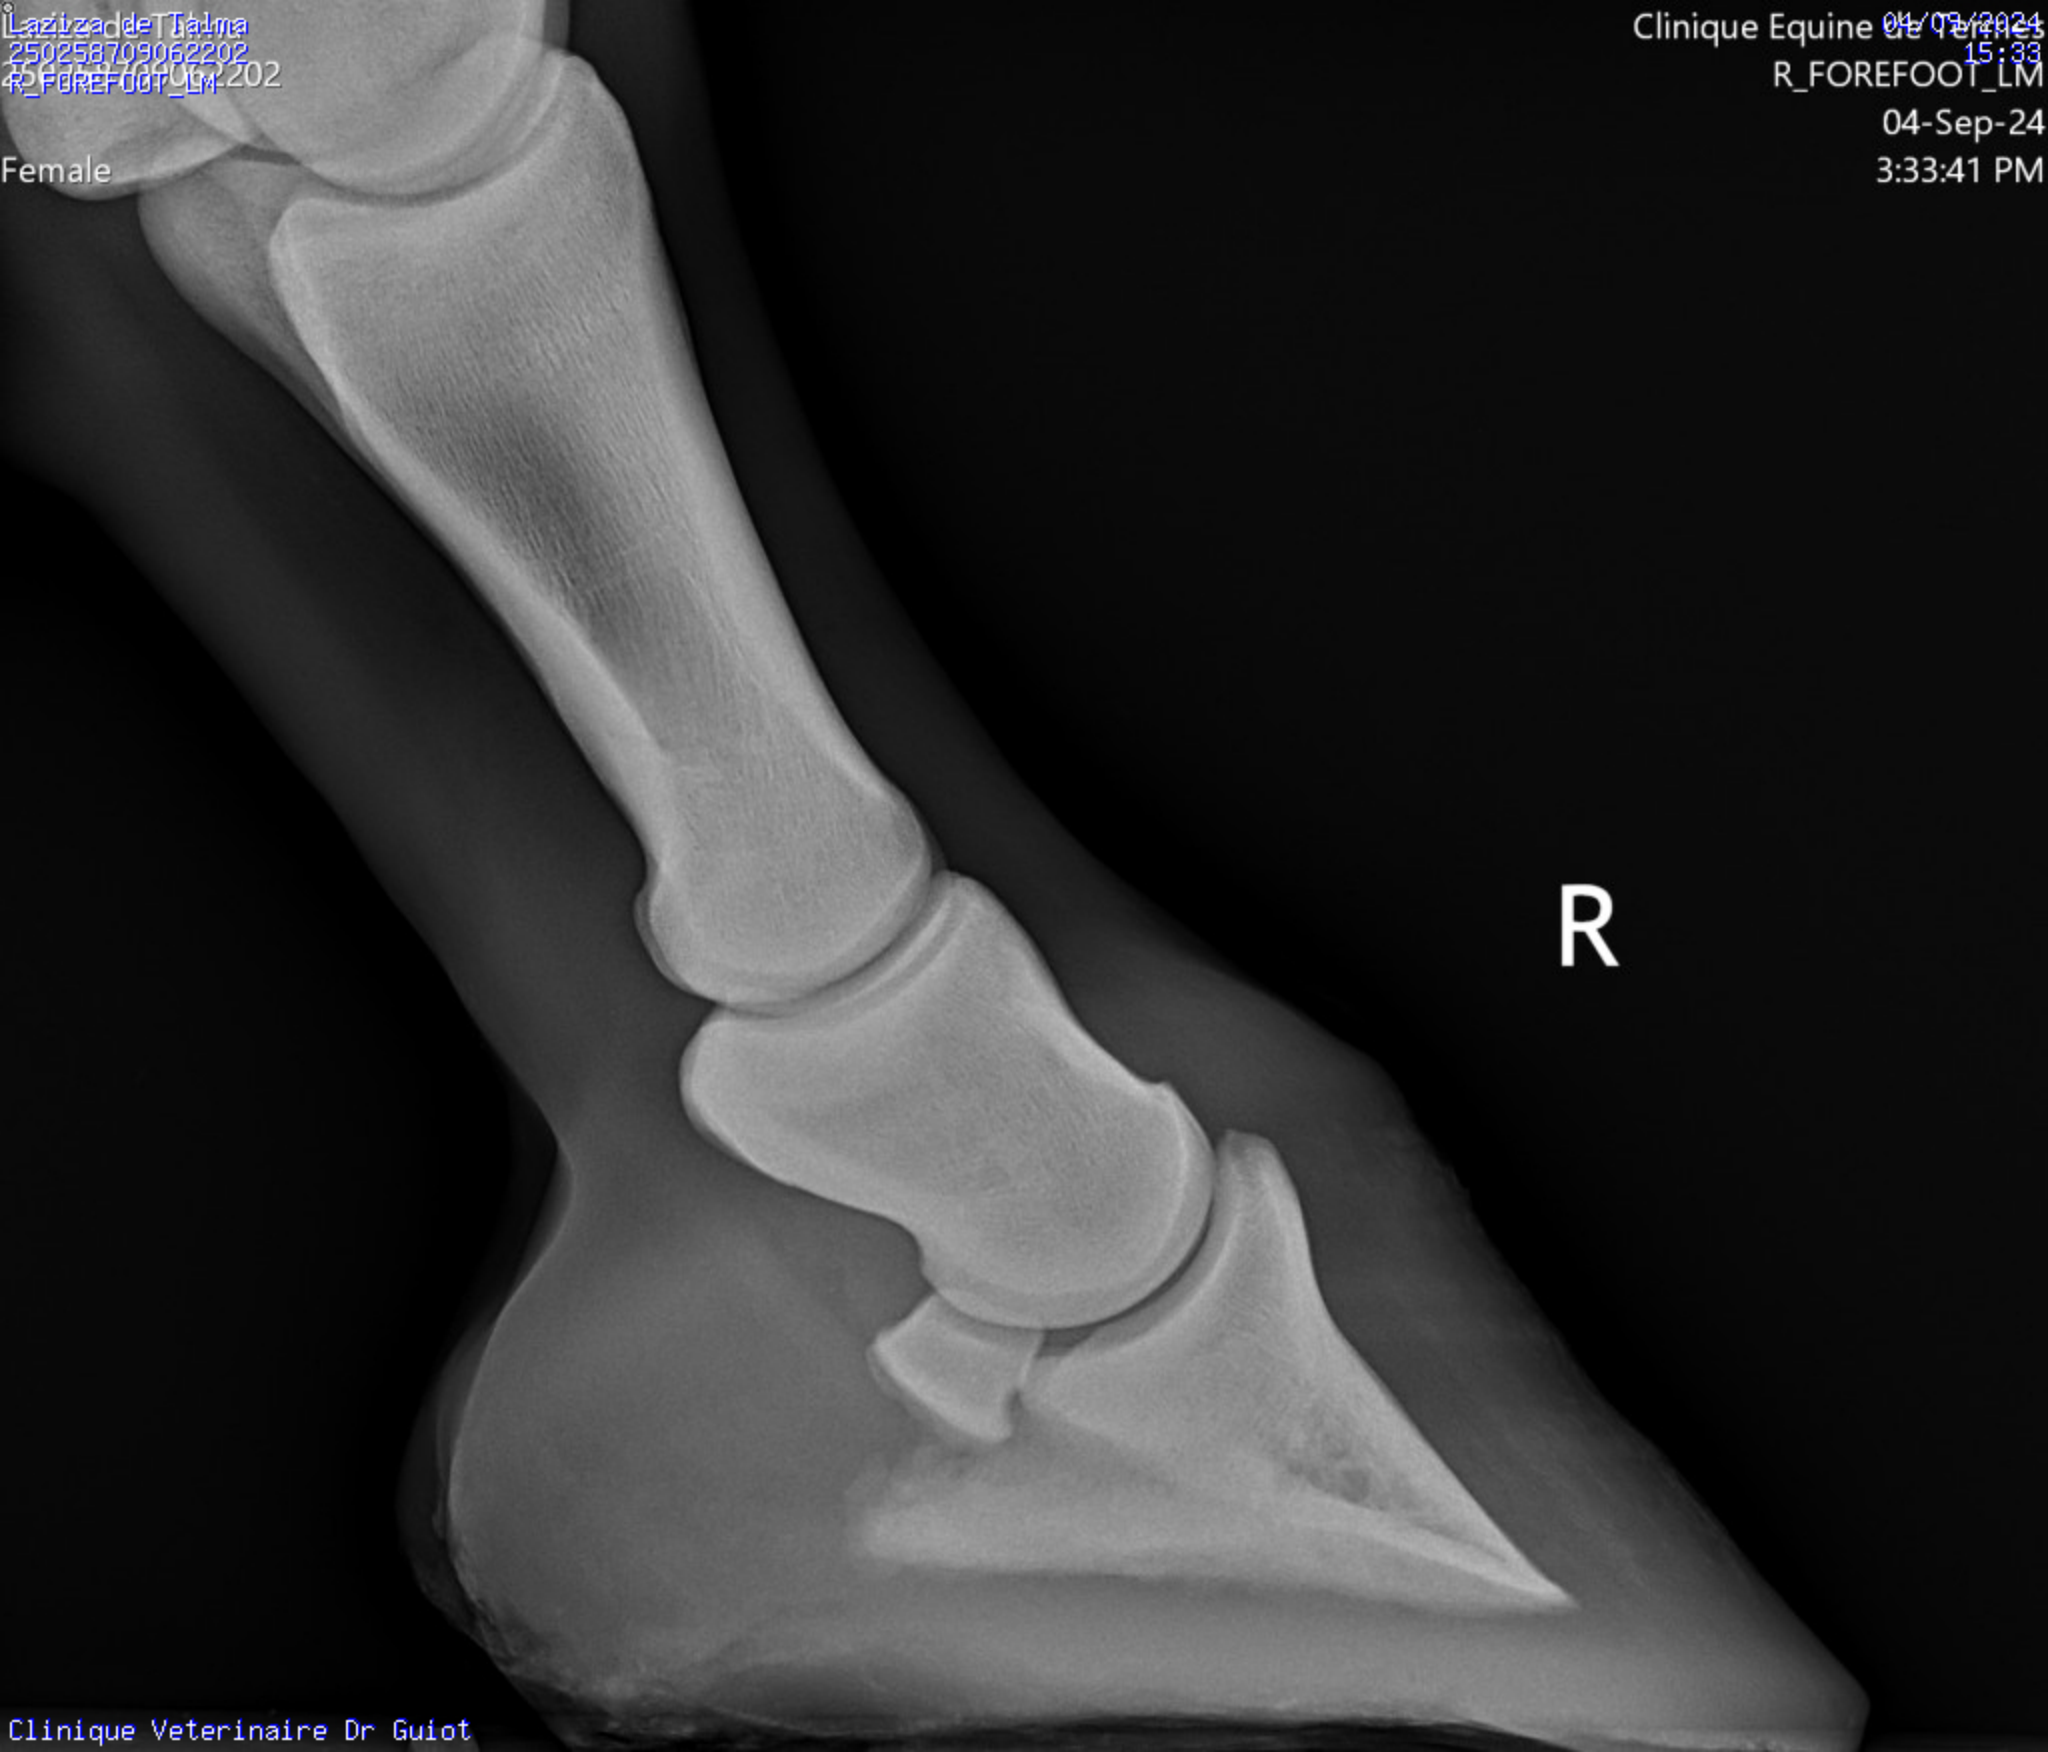

Lazizade Talma
250258709062202
R_FOREFOOT_LM

Clinique Equine de Paris 04/09/2024
R_FOREFOOT_LM 15:33
04-Sep-24
3:33:41 PM

Female

R

Clinique Veterinaire Dr Guiot