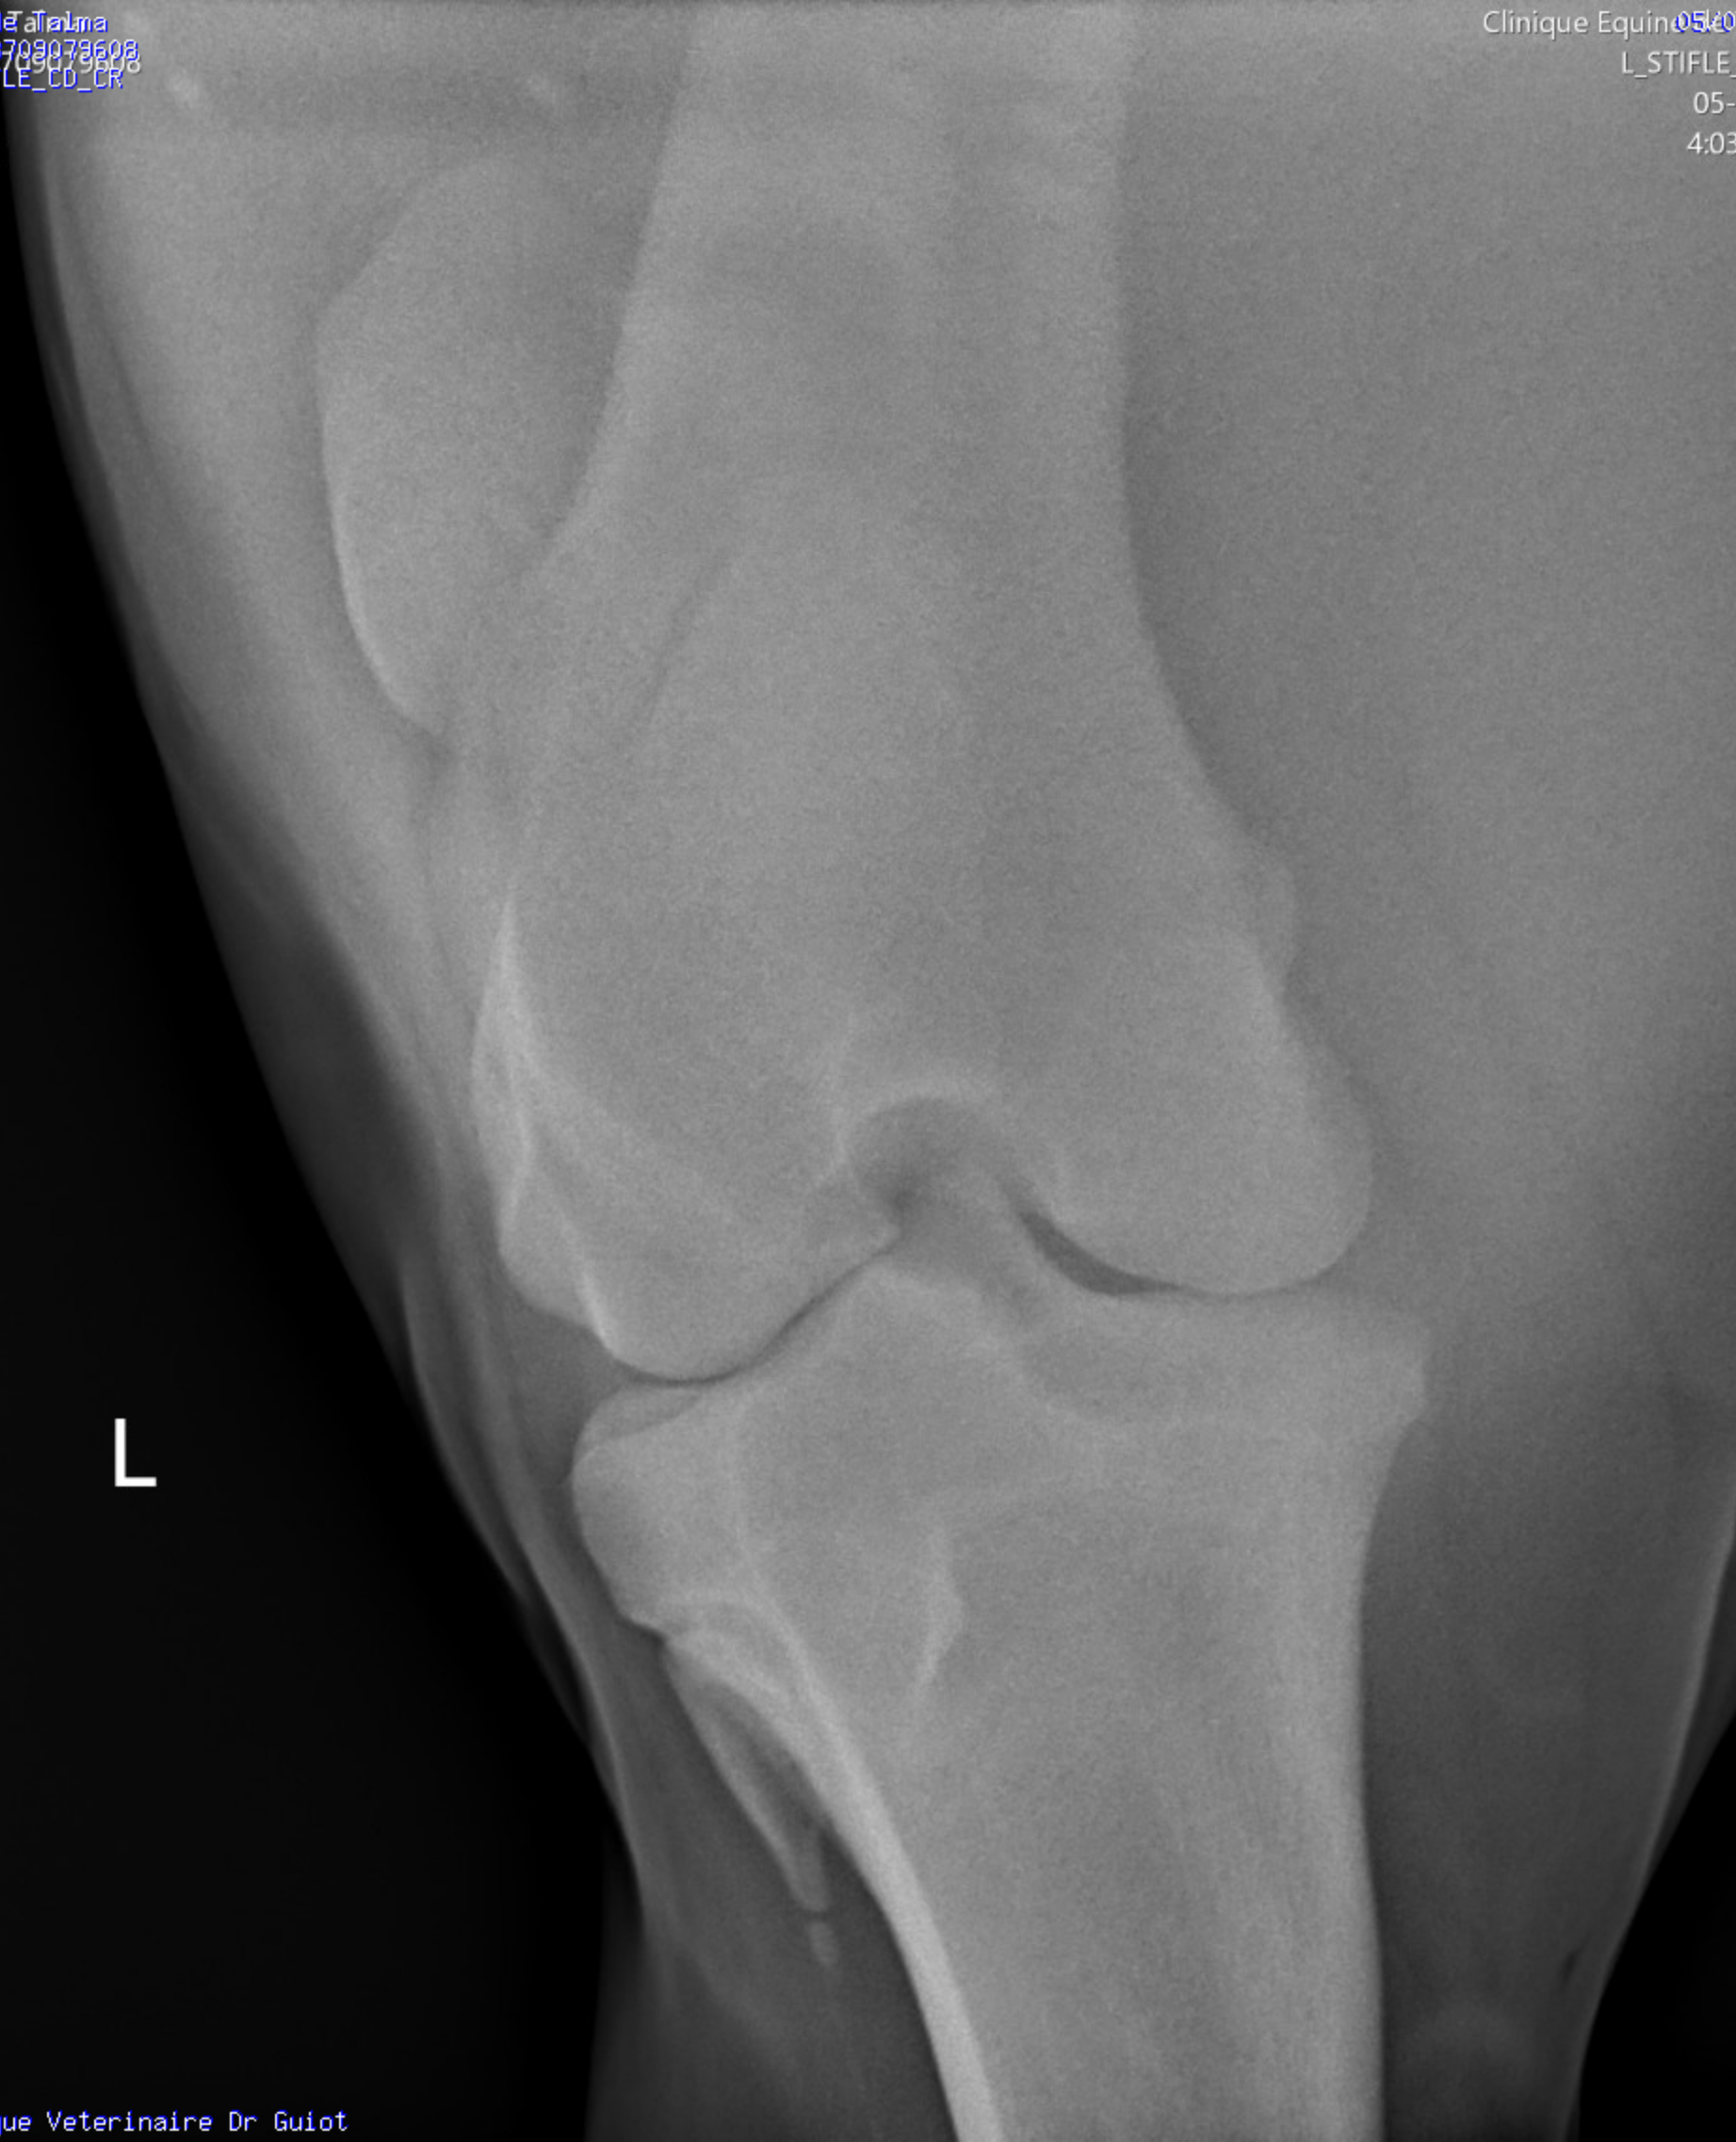

Lobade Alain
250258709079608
L_STIFLE_CD_CR

Clinique Equine
05-Sep-24
16:03
L_STIFLE_CD_CR
05-Sep-24
4:03:48 PM

Female

L