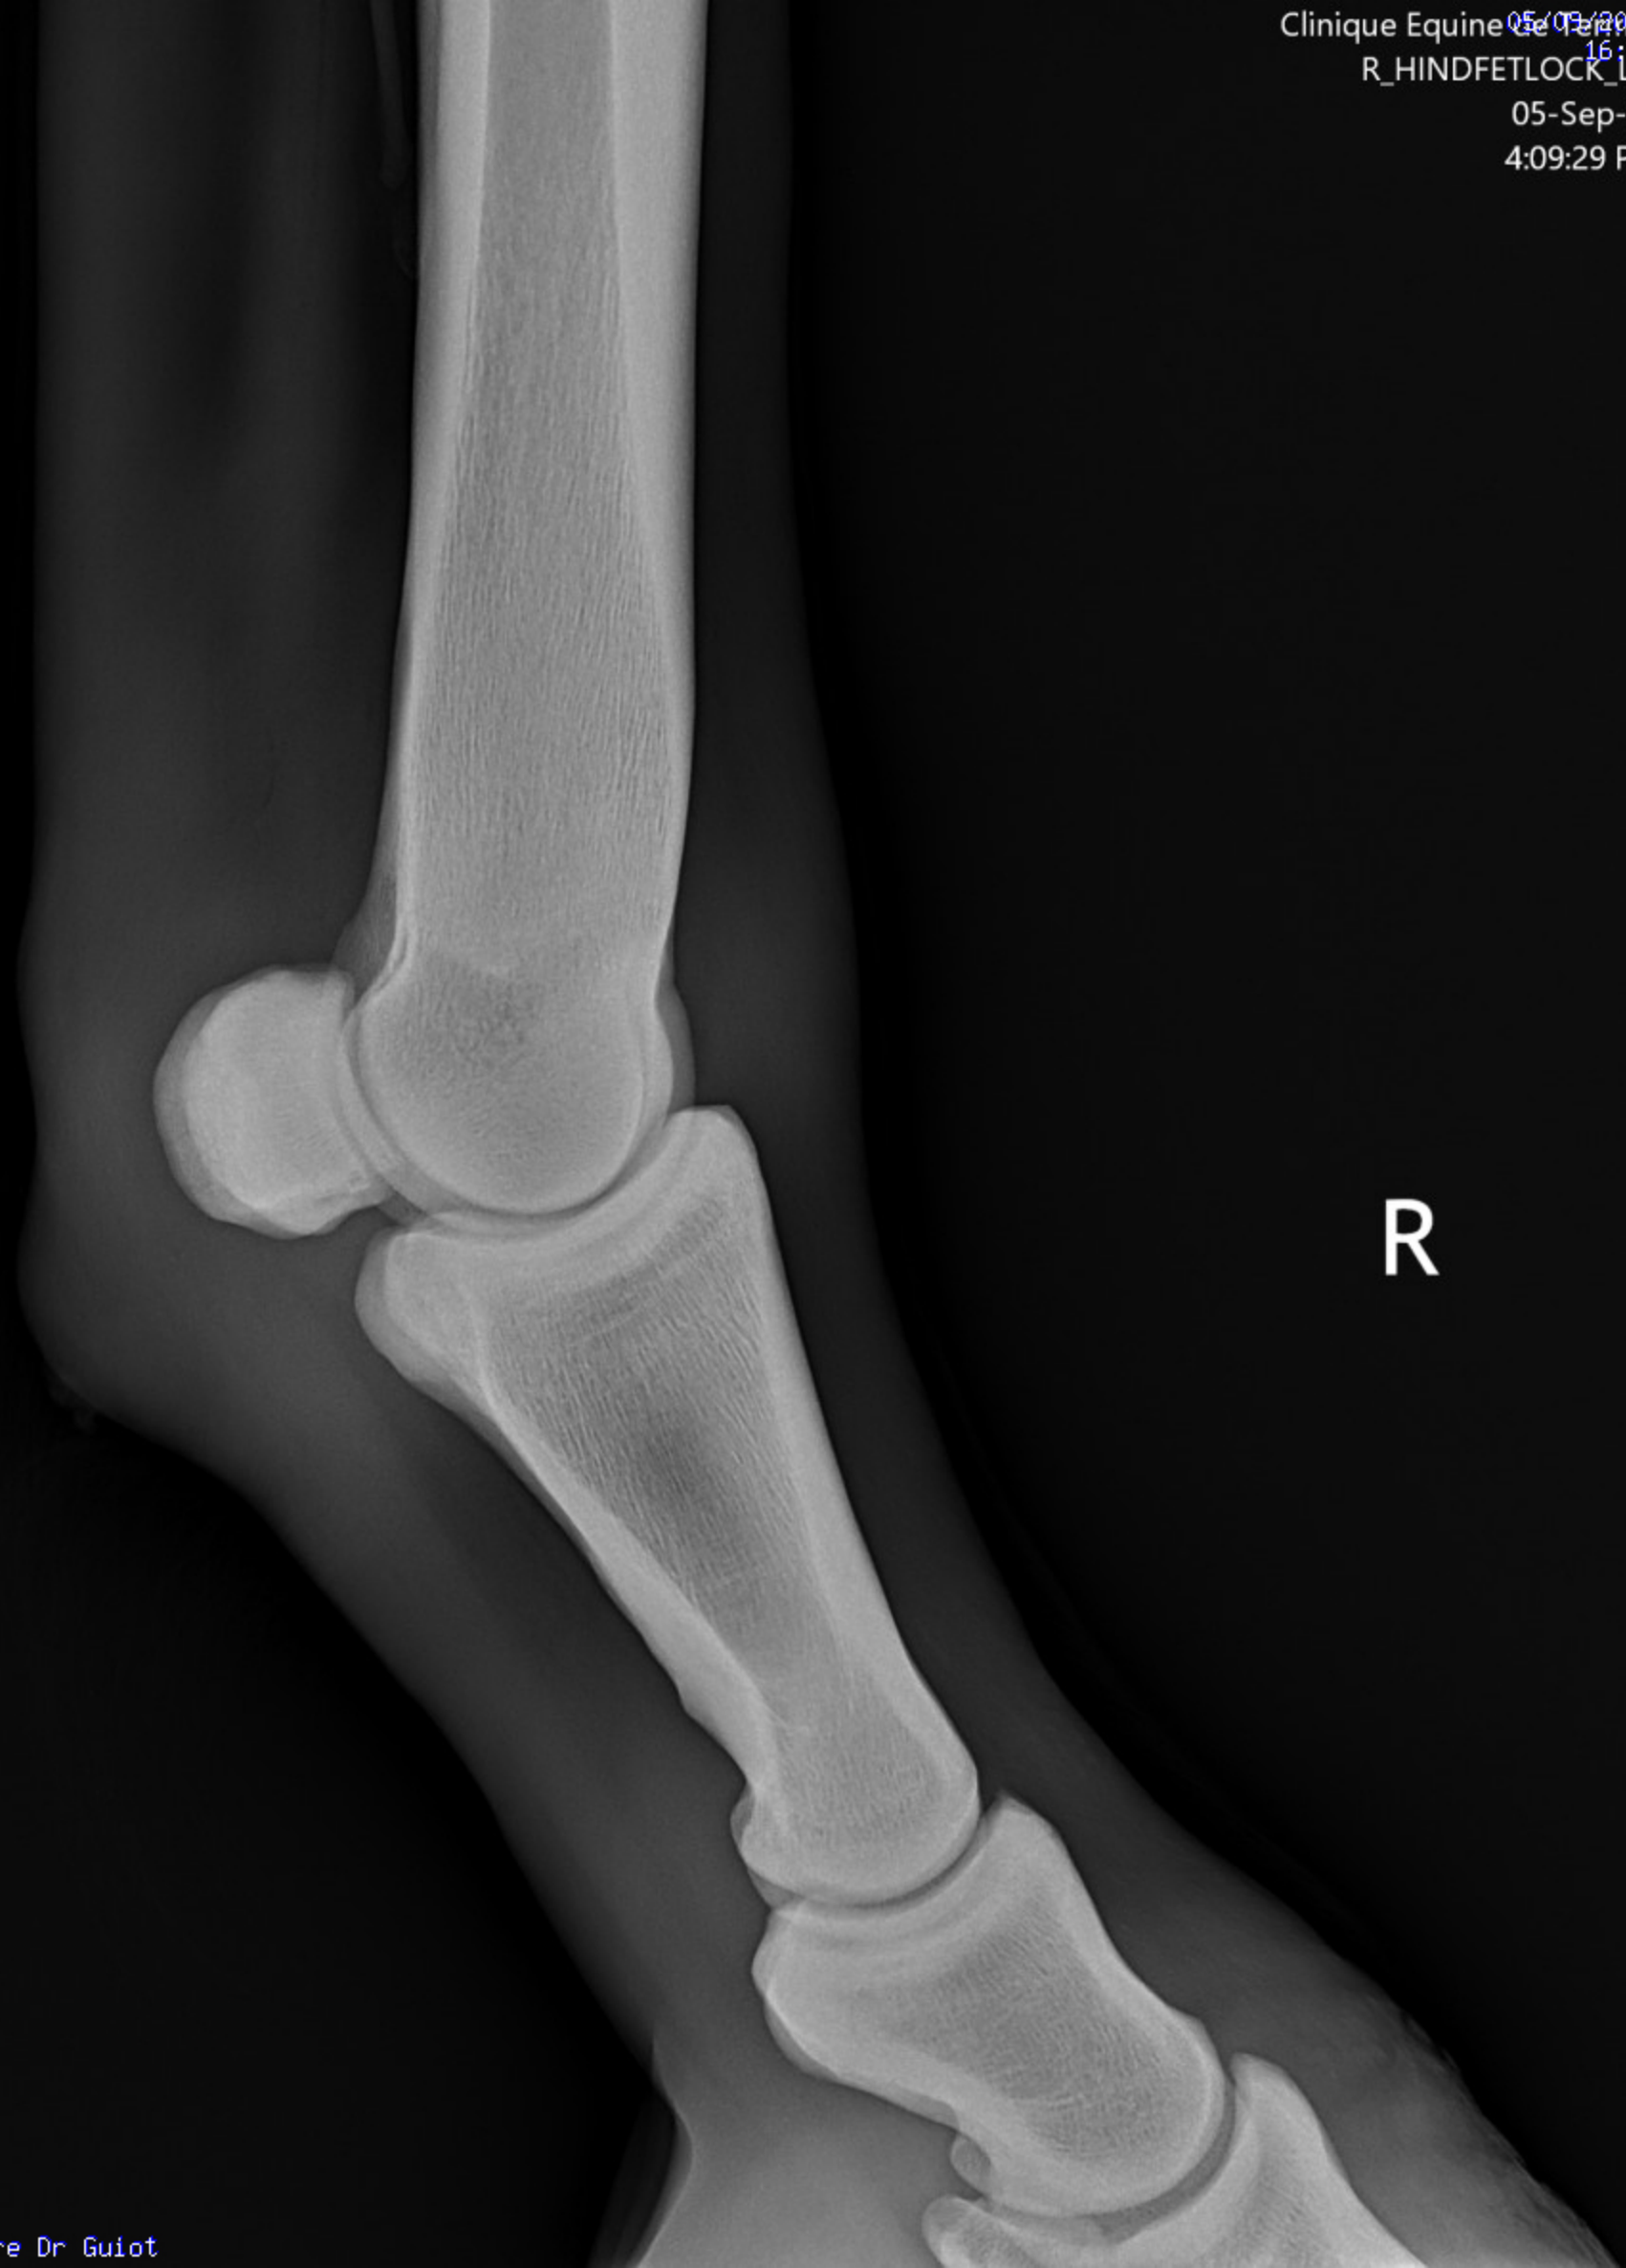

Female

R

Female

R

Lolade Tina  
250258709079608  
R\_HINDFETLOCK\_LM

Clinique Equine de Paris  
05/09/2024  
16:09  
R\_HINDFETLOCK\_LM

Female

05-Sep-24  
4:09:29 PM