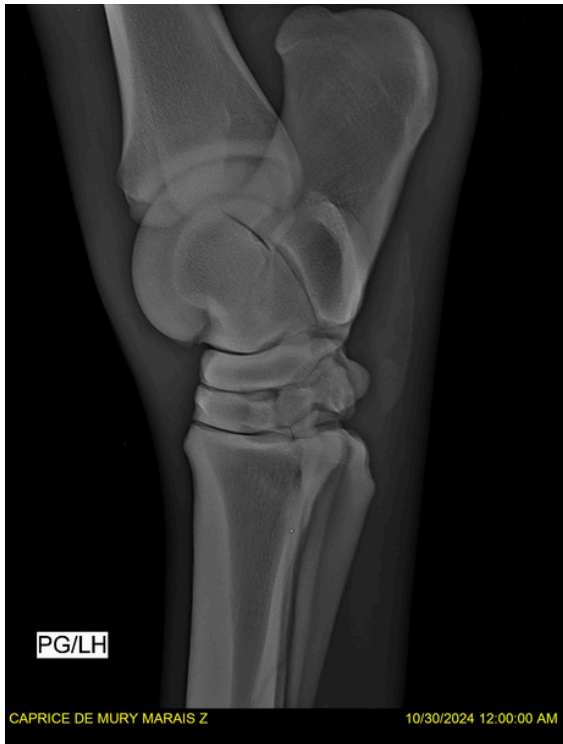

PG/LH

CAPRICE DE MURY MARAIS Z

10/30/2024 12:00:00 AM