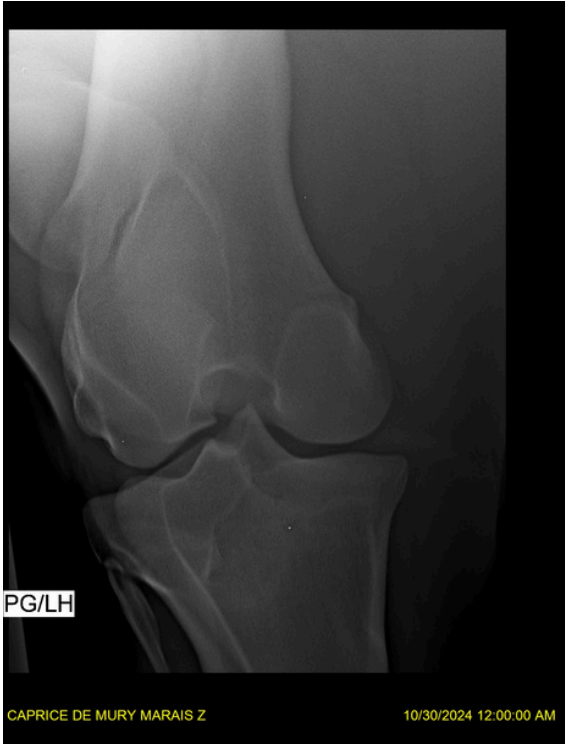

10/30/2024 12:00:00 AM

PG/LH LAT

CAPRICE DE MURY MARAIS Z

10/30/2024 12:00:00 AM

PG/LH

CAPRICE DE MURY MARAIS Z

10/30/2024 12:00:00 AM

PG/LH