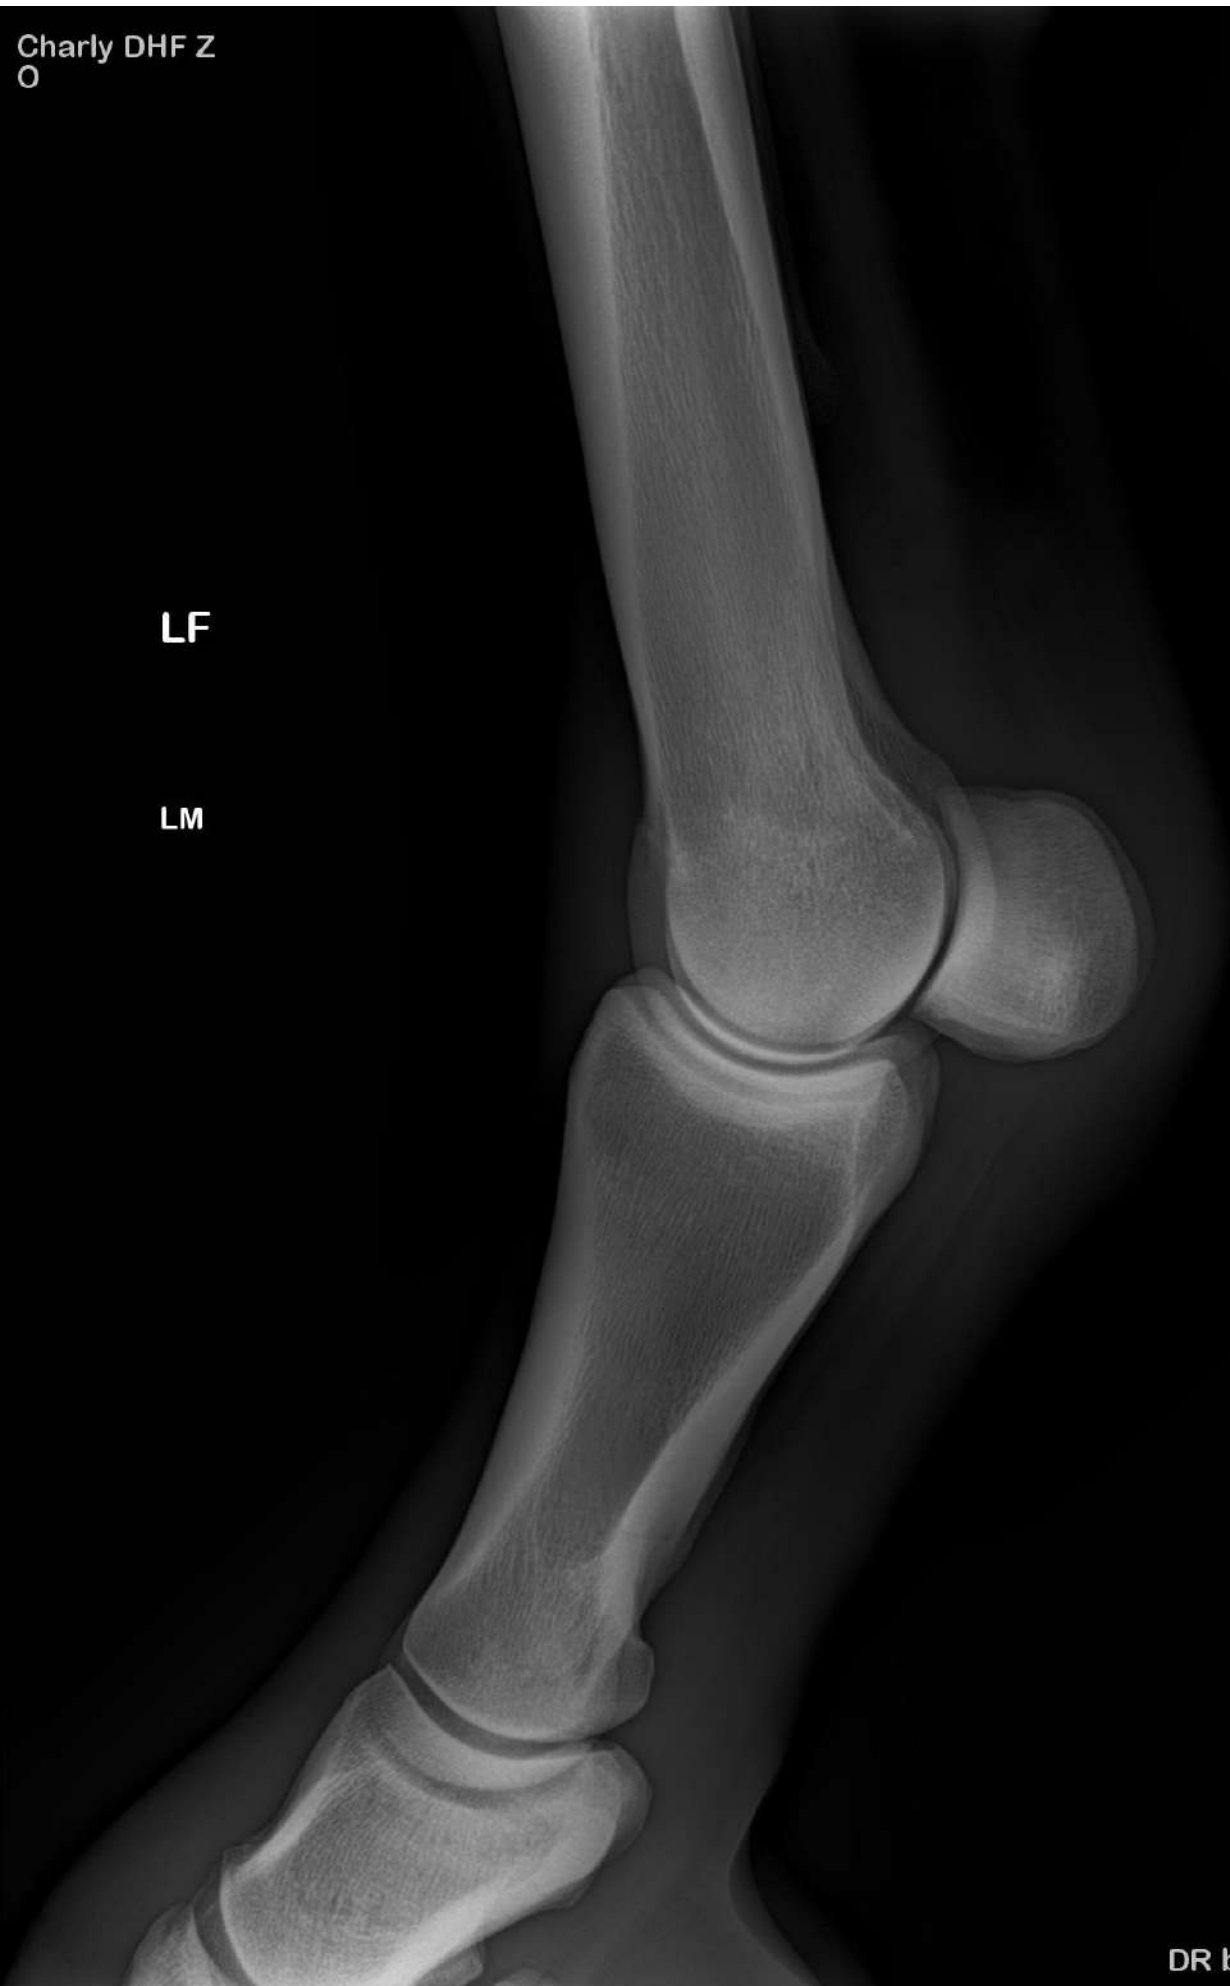

Med

DR by Veterinary Solutions

Charly DHF Z  
O

Celine Jacquemin  
07-10-2024  
09:43  
Fetlock LM LF

LF

LM

Charly DHF Z  
O

Celine Jacquemin  
07-10-2024  
09:43  
Fetlock DP LF