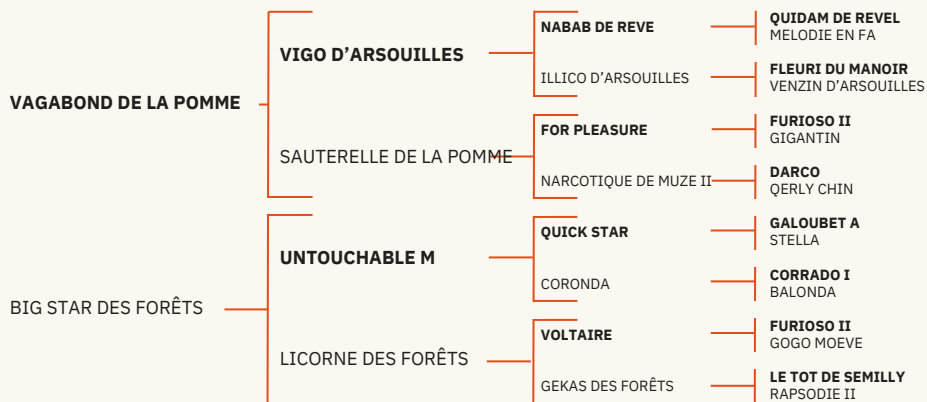

Une pouliche en pleine croissance, elle exprimera sans conteste ses qualités dans quelques années.

Elle possède par sa mère 8 points PACE et est labellisée ELITE ELEVAGE.

A little daughter of the highly regarded SONATE des FORETS, the dam of ECLIPSE des FORETS (FOX CHAPEL) (ISO 143), who is currently competing under Cian O'Connor. The blood of STAKKATO on her sire's side, STAKKATOL, combines power and style from the best.

This filly is still growing, and she will undoubtedly showcase her qualities in the coming years. She possesses 8 PACE points from her mother and is labeled ELITE BREEDING.

**UNE PETITE BOMBE DE COMPÉTITION**  
A LITTLE POWERHOUSE OF COMPETITION