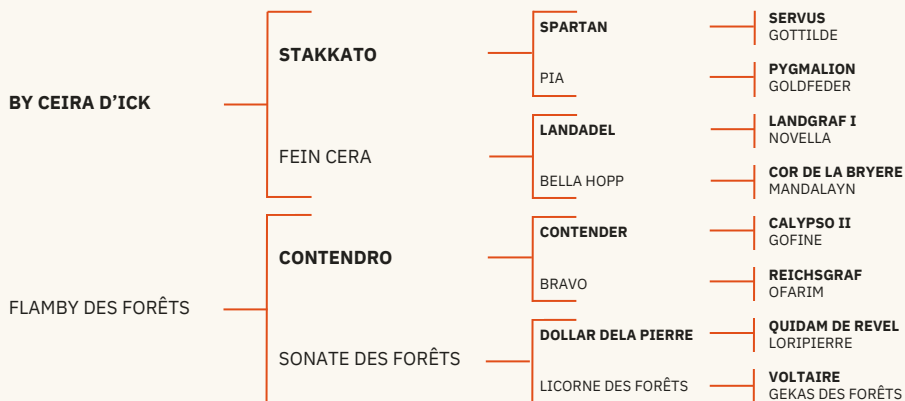

2021

BAI / BAY

Taille L / SIZE L

TVA 5,5 %

SF

Vendue poulinière, elle a en elle tout le potentiel des meilleurs chevaux de l'élevage, puisqu'elle est la petite fille de SONATE des FORETS. Sa mère FLAMBY des FORETS (ISO 141) performe jusqu'en 4*. Son père BY CEIRA D'ICK lui a transmis la force qu'on lui connaît. Elle est pleine du très bon reproducteur DOLLAR du ROUET, dont de nombreux produits performeront déjà en jeunes chevaux. Elle hérite de 9 points PACE par sa mère. Elle est labellisée ELITE ELEVAGE.

Sold as a broodmare, she embodies all the potential of the best horses from the breeding farm, as she is the granddaughter of SONATE des FORETS. Her dam, FLAMBY des FORETS (ISO 141), competes up to the 4* level. Her sire, BY CEIRA D'ICK, has passed on the strength she is known for. She is in foal to the excellent sire DOLLAR du ROUET, whose offspring are already performing well in young horse competitions. She inherits 9 PACE points from her dam and is labeled ELITE BREEDING.